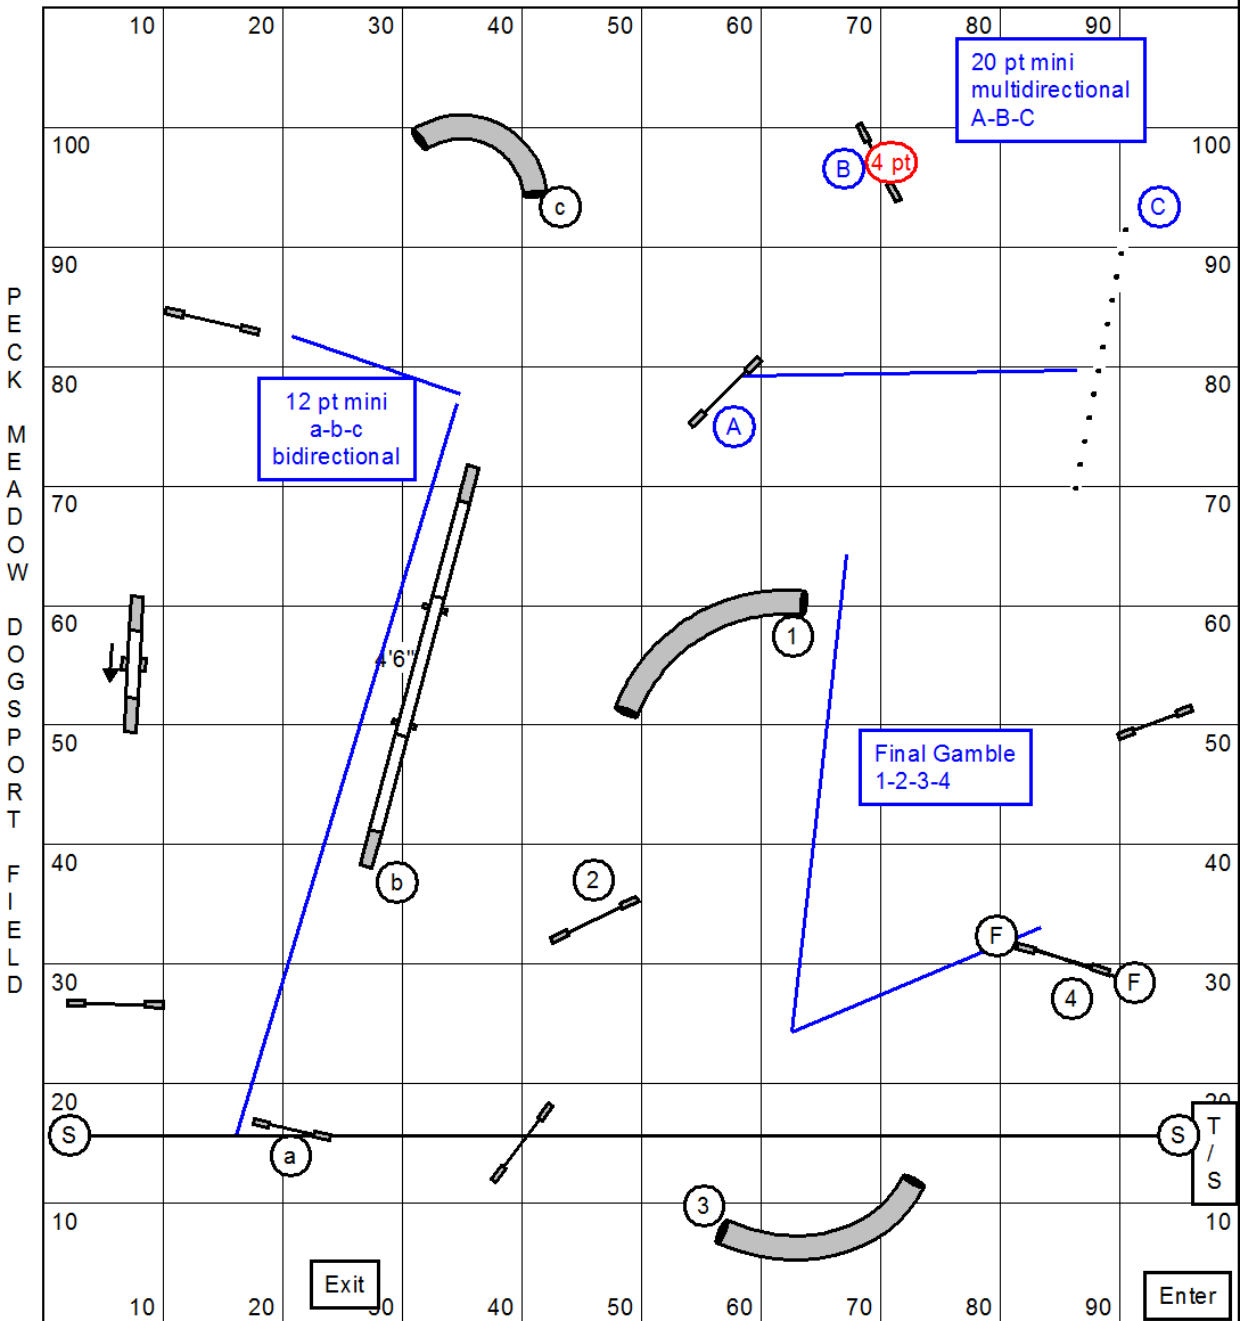

JACQUI BROWN

P
E
C
K

M
E
A
D
O
W

D
O
G
S
P
O
R
T

F
I
E
L
D

Med: 2.5 yps
Mini : Med plus 5 secs
Open: 2.7 yps
Est. Yards: 206

August 6 2023

Advanced Gamble

JACQUI BROWN

Advanced Gamblers

Points Required

Open & Med: 20

Single Drop Vet/JH Open & Med: 16

Double Drop Vet Open & Med: 16

Mini: 18

Single Drop Vets/JH Mini: 14

Opening Time: 40 seconds

BIDIRECTIONAL STARTLINE

Closing Times (in seconds)

Open Reg/Spec: 20

Open Vet & JH: 24

Medium Reg/Spec: 22

Med Vet & JH: 26

Mini Reg/Spec: 24

Mini Regular & Special 35

Single Drop Vets/JH Open & Medium 32

Single Drop Vets/JH Mini 30

Double Drop Vets Open & Medium 32

The Fine Print:

Startline: any red

Time: 60 seconds

In the Opening: