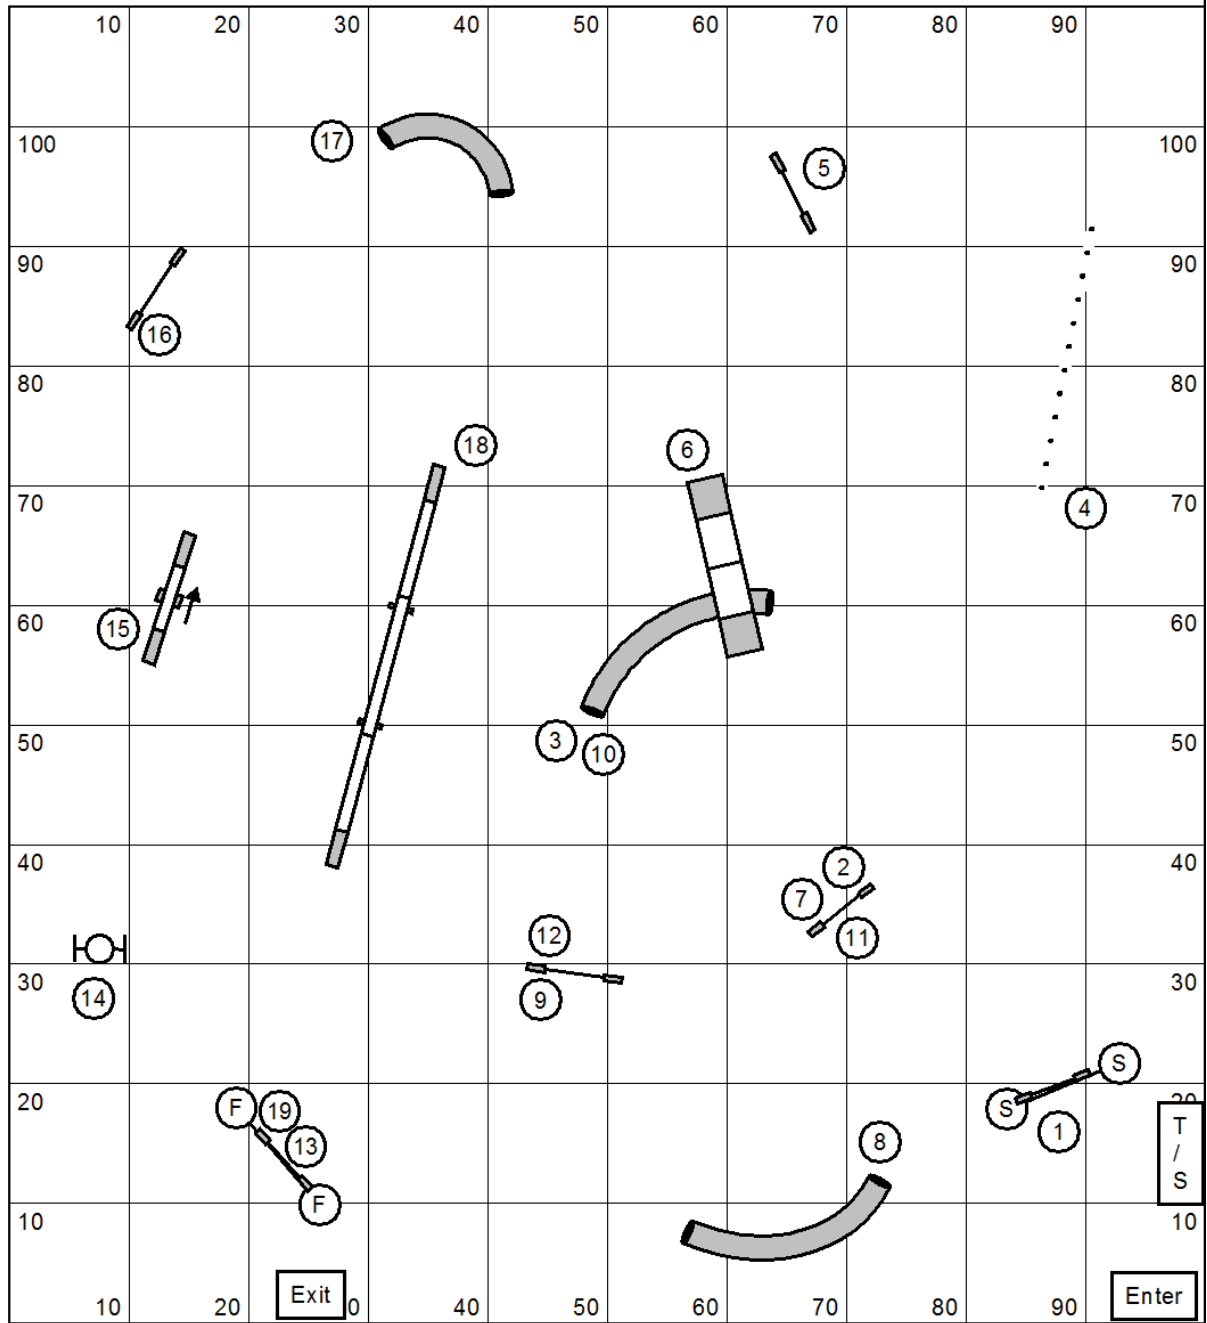

Wishing you a wonderful day of trialling at Peck Meadow DogSport Field !

August 6 2023

Advanced Standard 1

JACQUI BROWN

Med: 2.5 yps
Mini: Med plus 5 secs
Open: 2.7 yps
Est. Yards: 195

August 6 2023

Advanced Standard 2

JACQUI BROWN

P
E
C
K

M
E
A
D
O
W

D
O
G
S
P
O
R
T

F
I
E
L
D

Med: 2.5 yps
Mini : Med plus 5 secs
Open: 2.7 yps
Est. Yards: 206

August 6 2023

Advanced Gamble

JACQUI BROWN

Advanced Gamblers

Points Required

Open & Med: 20

Single Drop Vet/JH Open & Med: 16

Double Drop Vet Open & Med: 16

Mini: 18

Single Drop Vets/JH Mini: 14