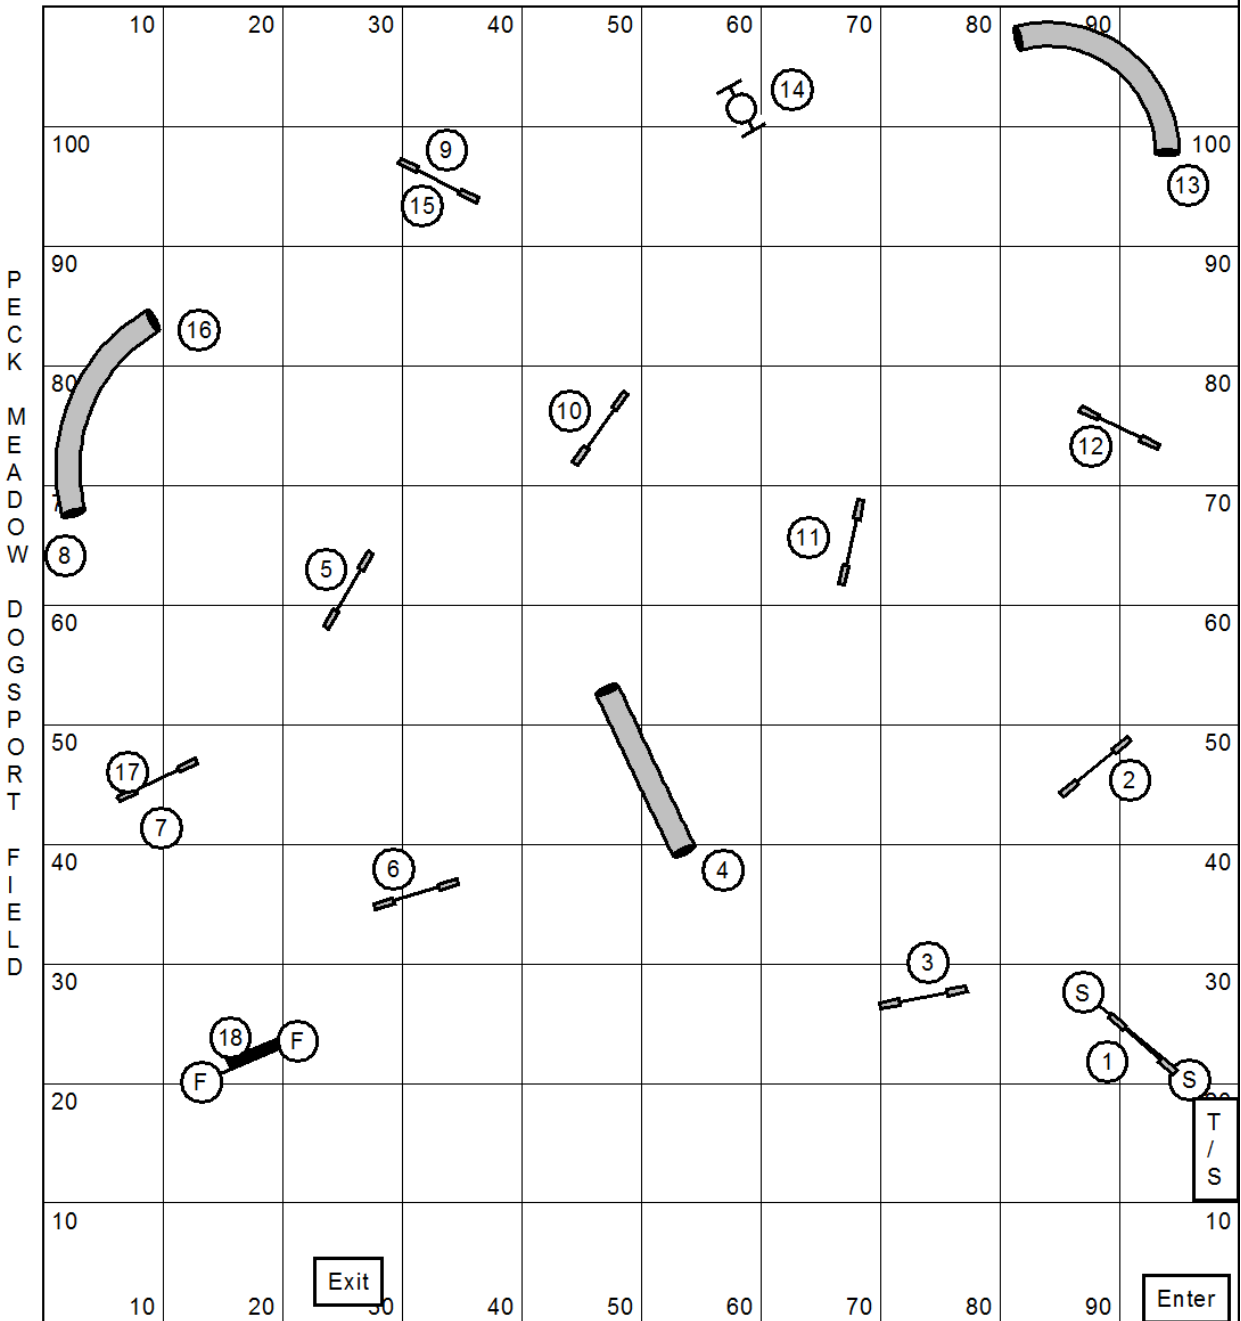

JACQUI BROWN

Advanced Gamblers

Points Required

Open & Med: 20

Single Drop Vet/JH Open & Med: 16

Double Drop Vet Open & Med: 16

Mini: 18

Single Drop Vets/JH Mini: 14

Opening Time: 40 seconds

BIDIRECTIONAL STARTLINE

Closing Times (in seconds)

Open Reg/Spec: 20

Open Vet & JH: 24

Medium Reg/Spec: 22

Med Vet & JH: 26

Mini Reg/Spec: 24

Mini Regular & Special 35

Single Drop Vets/JH Open & Medium 32

Single Drop Vets/JH Mini 30

Double Drop Vets Open & Medium 32

The Fine Print:

Startline: any red

Time: 60 seconds

In the Opening:

Combo's are multidirectional

In the Closing:

Everything as numbered

August 6 2023

Advanced Jumper

JACQUI BROWN

Med: 3.225 yps
Mini : Med plus 5 secs
Open: 3.675 yps
Est. Yards: 175