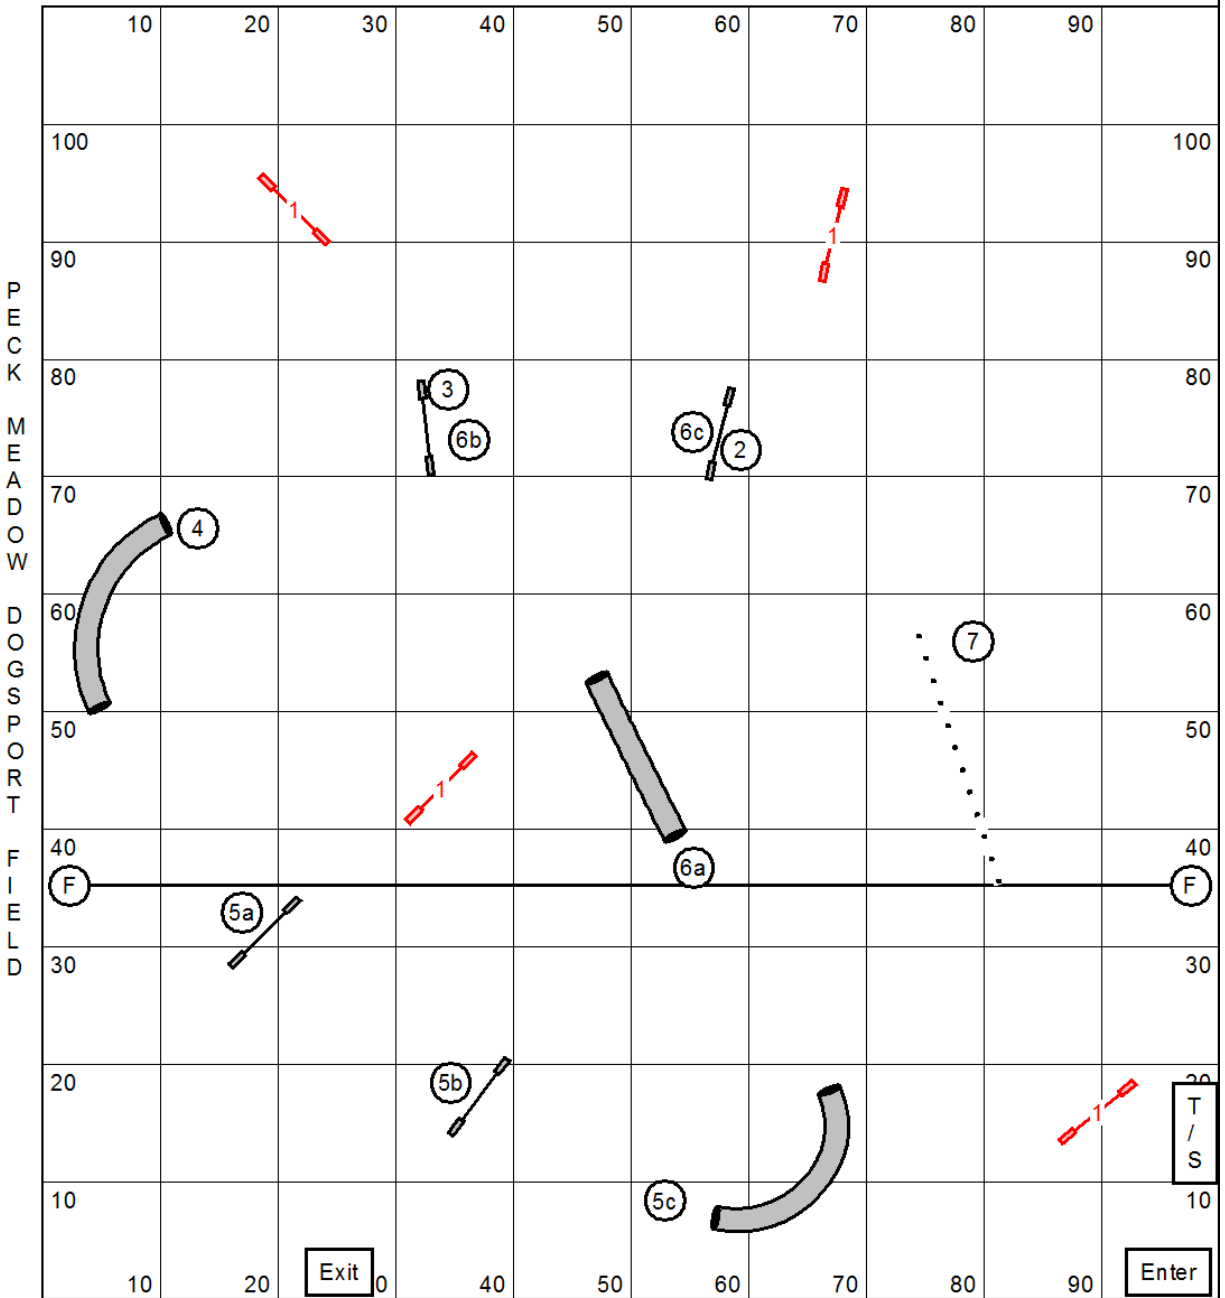

JACQUI BROWN

Advanced Gamblers

Points Required

Open & Med: 20

Single Drop Vet/JH Open & Med: 16

Double Drop Vet Open & Med: 16

Mini: 18

Single Drop Vets/JH Mini: 14

Opening Time: 40 seconds

BIDIRECTIONAL STARTLINE

Closing Times (in seconds)

Open Reg/Spec: 20

Open Vet & JH: 24

Medium Reg/Spec: 22

Med Vet & JH: 26

Mini Reg/Spec: 24

Mini Vet & JH: 29

August 6 2023

Advanced Snooker

JACQUI BROWN

Advanced Snooker

Time: 60 seconds

Points Required:

Open & Medium Regular & Special 37

Mini Regular & Special 35

Single Drop Vets/JH Open & Medium 32

Single Drop Vets/JH Mini 30

Double Drop Vets Open & Medium 32

The Fine Print:

Startline: any red

Time: 60 seconds

In the Opening: