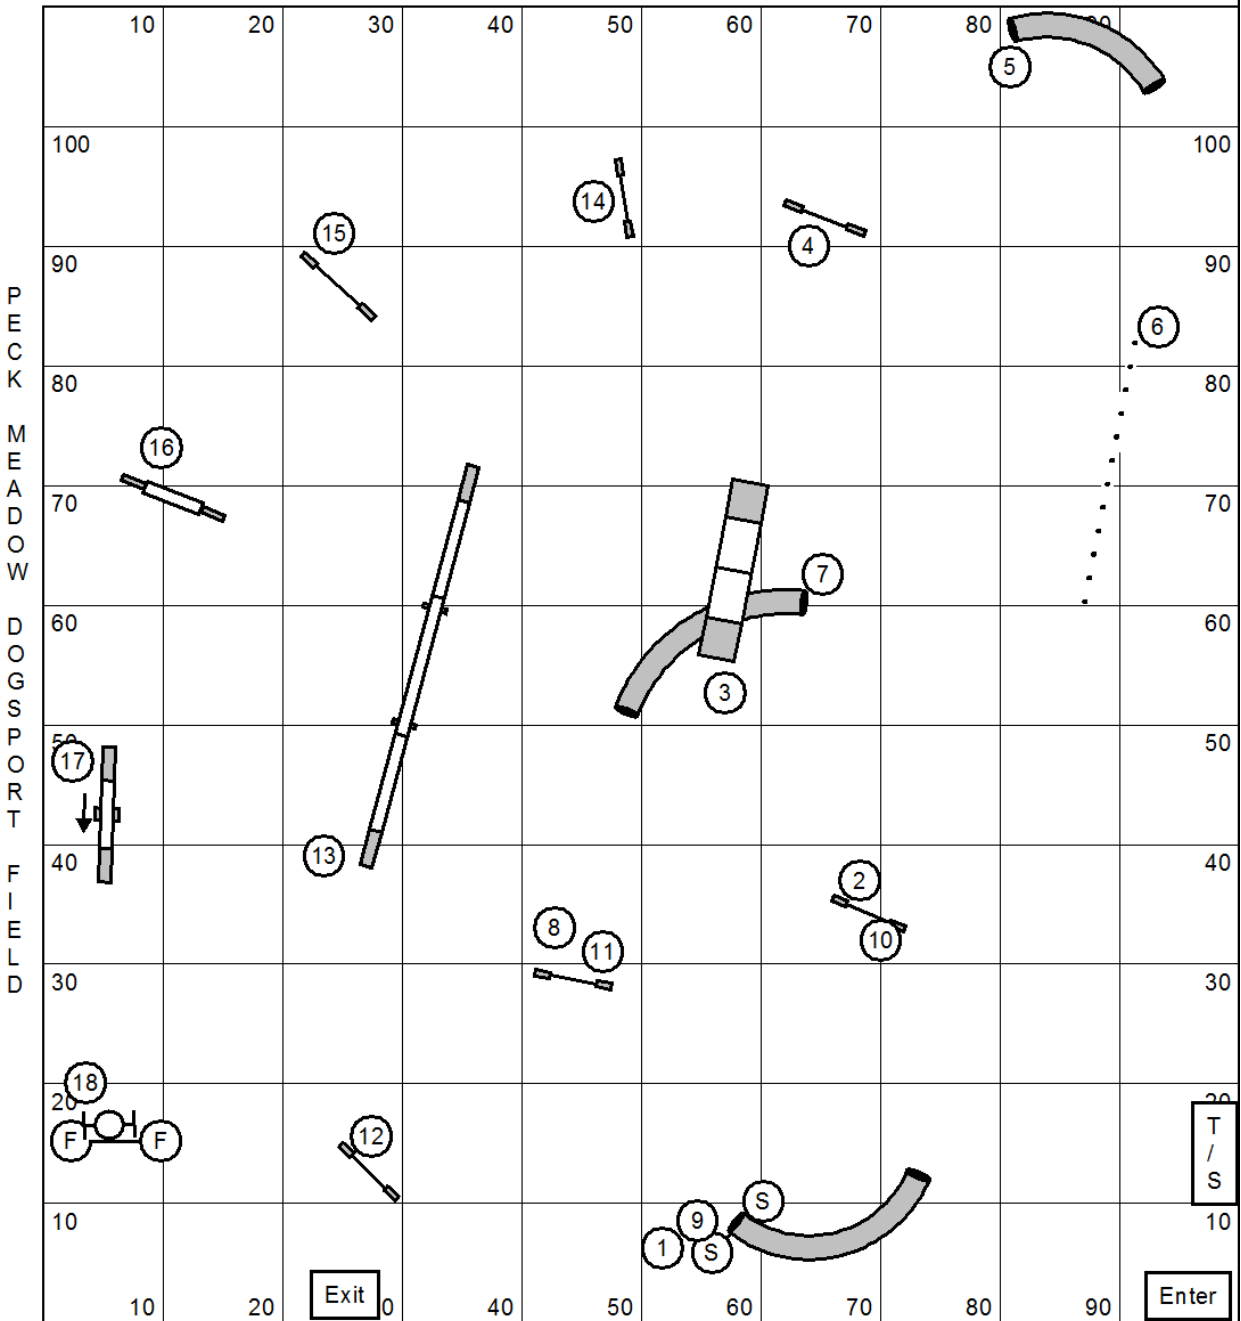

August 6 2023

Advanced Standard 1

JACQUI BROWN

Med: 2.5 yps
Mini: Med plus 5 secs
Open: 2.7 yps
Est. Yards: 195