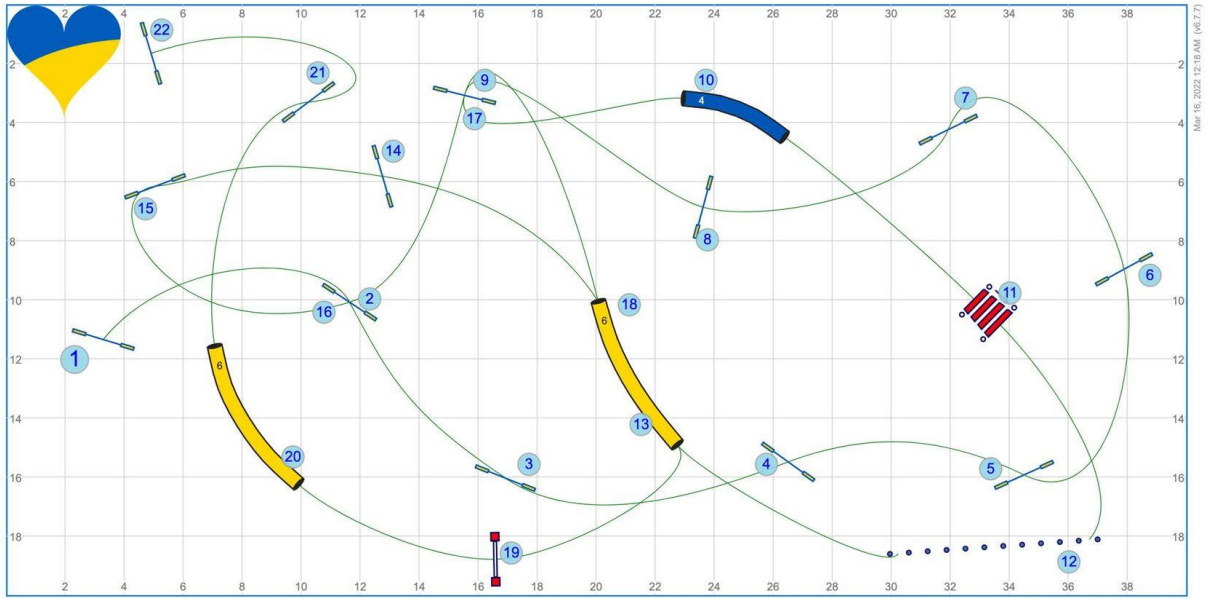

Sterup, Germany. J3. 18.03.22.

Path length (m):216.3
Friday

www.smarteragility.com
© Jan Egil Eide

Mar 18, 2022 12:19 AM (v6.7.7)