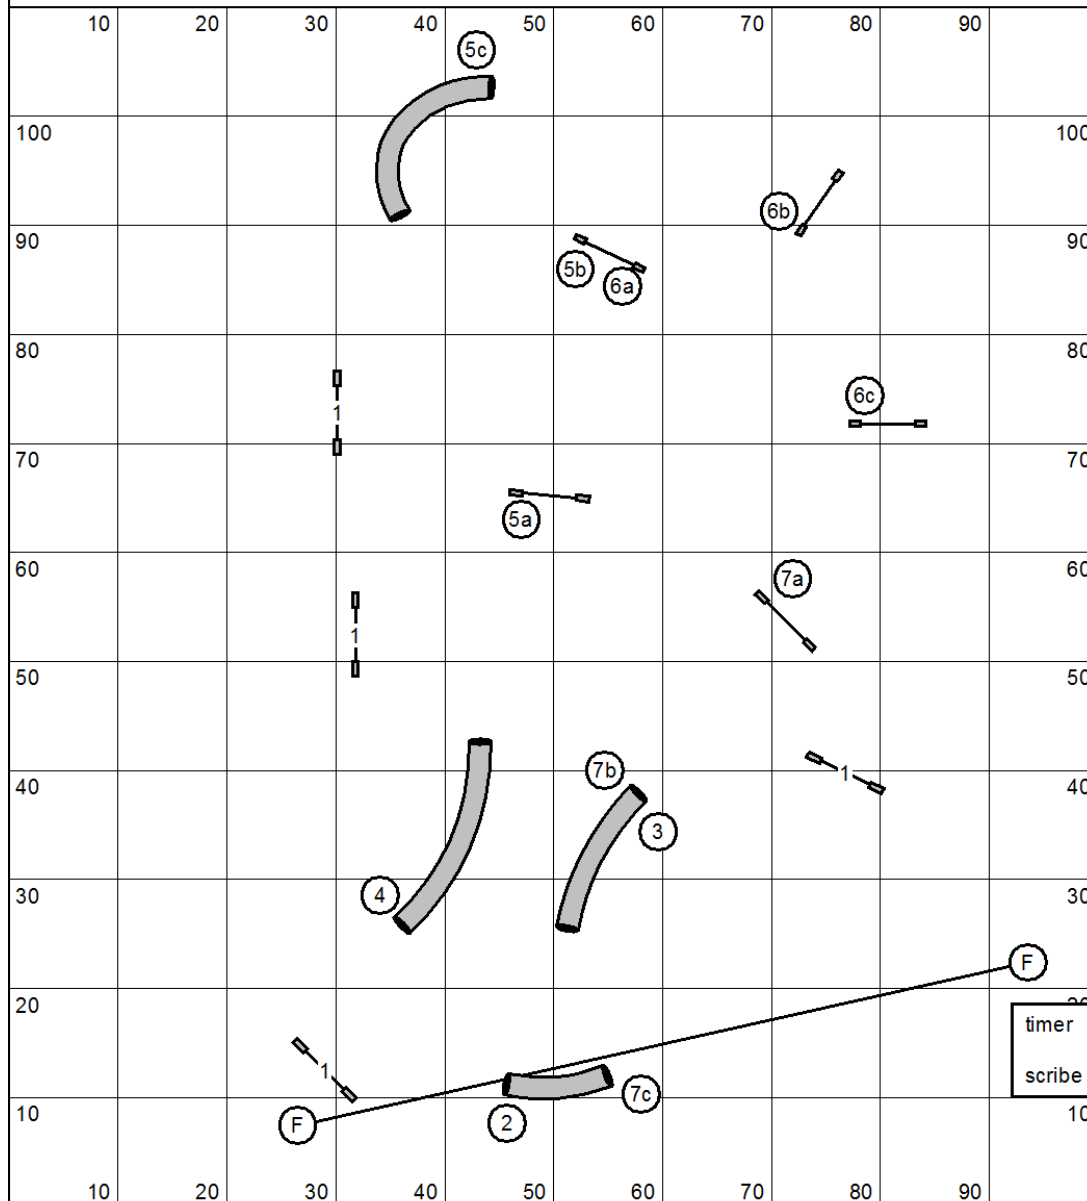

Judge: Adina MacRae

Measured: 1/3 yds

Reg/Specials	Open	@3.2yps	sec	Vet open	+20%	sec
	Med	@2.9yps	sec	Vet med	+20%	sec
	Mini	@2.9 +5	sec	Vet mini	+20%	sec

Course 5 Masters Standard 2

Peck Meadow DogSport Field

July 2, 2023

Judge: Adina MacRae

timer
scribe

Measured: 1/3 yrds

Reg/Specials	Open	@3.2yps	sec	Vet open +20%	sec
	Med	@2.9yps	sec	Vet med +20%	sec
	Mini	@2.9 +5	sec	Vet mini +20%	sec

Course 8 Masters Snooker

Peck Meadow DogSport Field

July 2, 2023

Judge: Adina MacRae

Masters Snooker Time: 55 seconds

Points Required: Open & Medium Regular & Special 40 Mini Regular & Special 38

Single Drop Vets/JH Open & Medium 34 Single Drop Vets/JH Mini 32