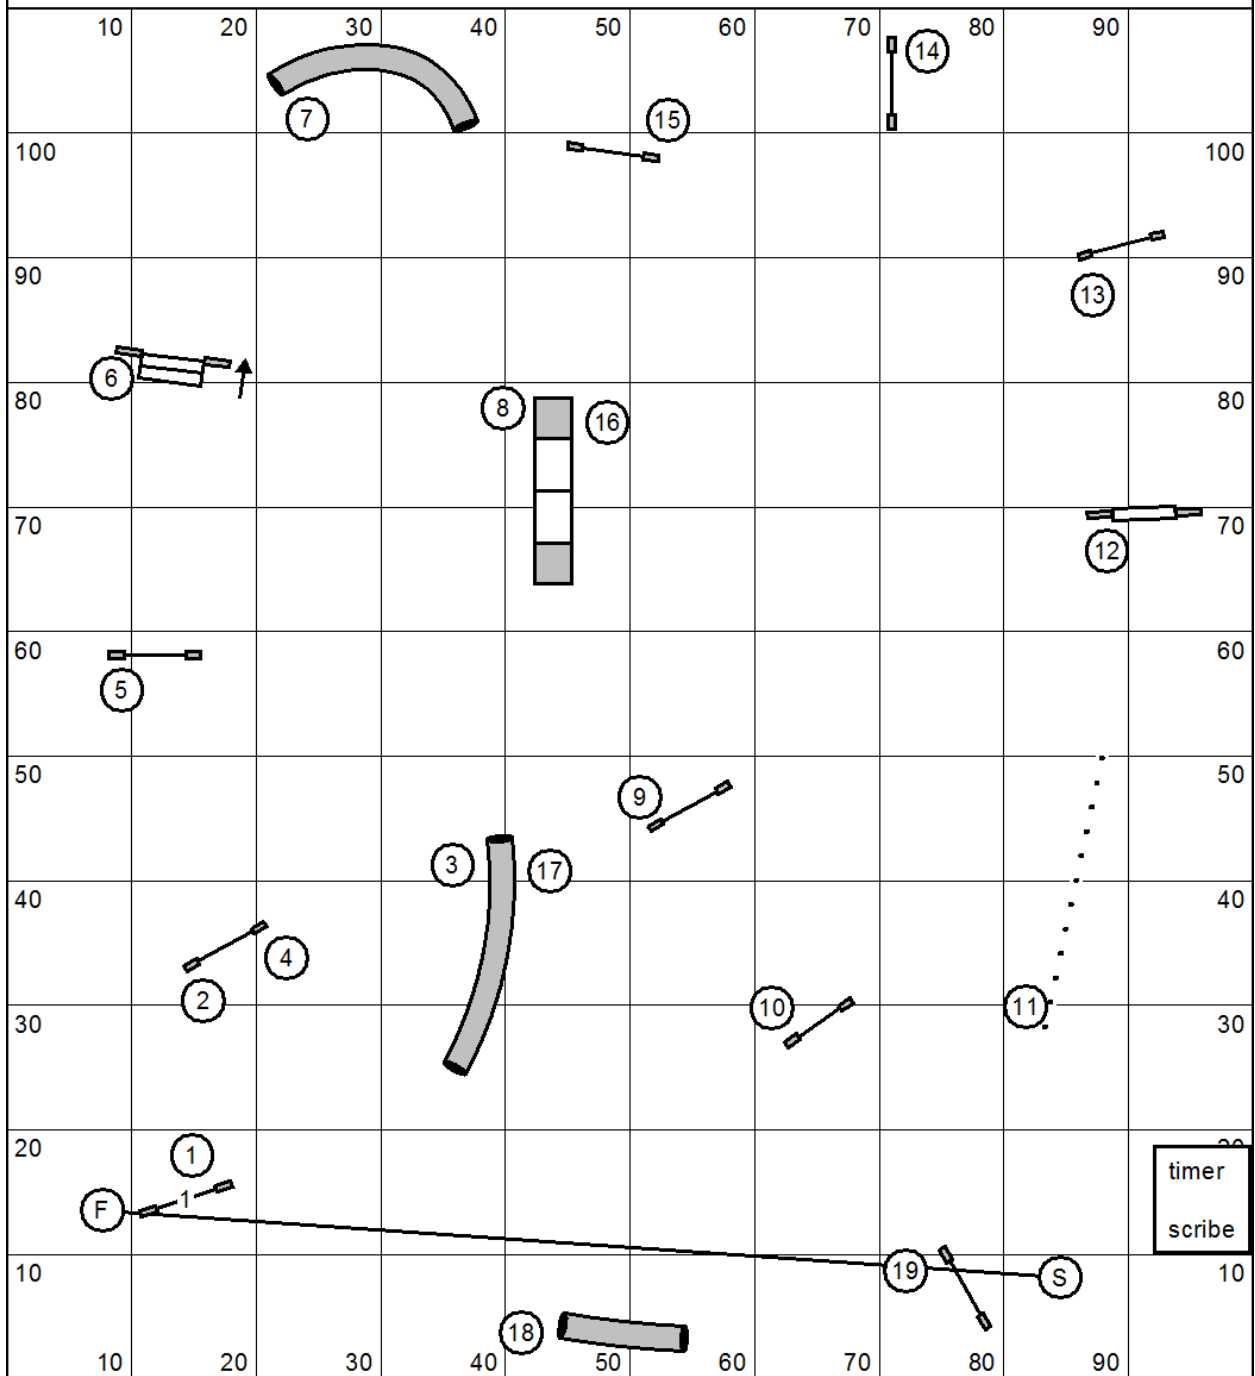

Course 1 Steeplechase

Peck Meadow DogSport Field

July 2, 2023

Judge: Adina MacRae

Measured: /3 = YRDS

Reg/Specials OPEN@4.05yps
MED@ 3.65yps
MINI @3.65(+5)

VET +20%
VET +20%
VET +20%