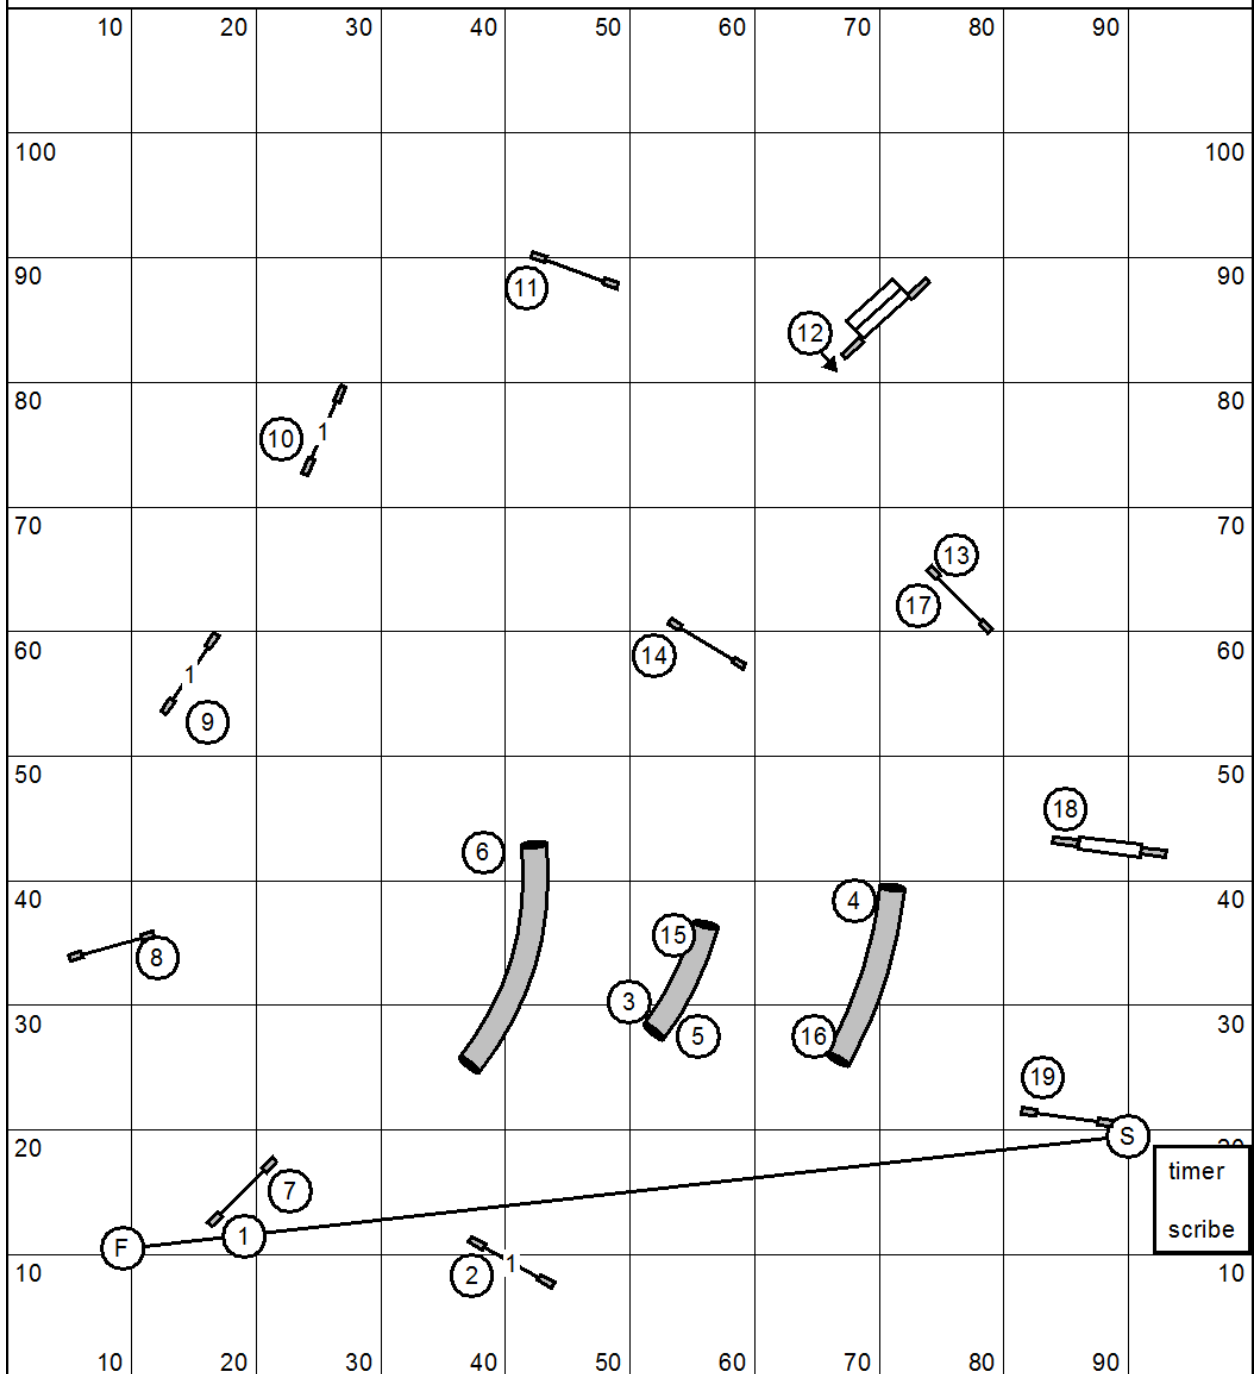

Course 11 Masters Jumpers

Peck Meadow DogSport Field

July 2, 2023

Judge: Adina MacRae

Measured: 1/3 yrds

Reg/Specials	Open	@4.0	sec	Vet +20%	sec
	Med	@3.7	sec	Vet +20%	sec
	Mini	@3.7(+5)	sec	Vet +20%	sec