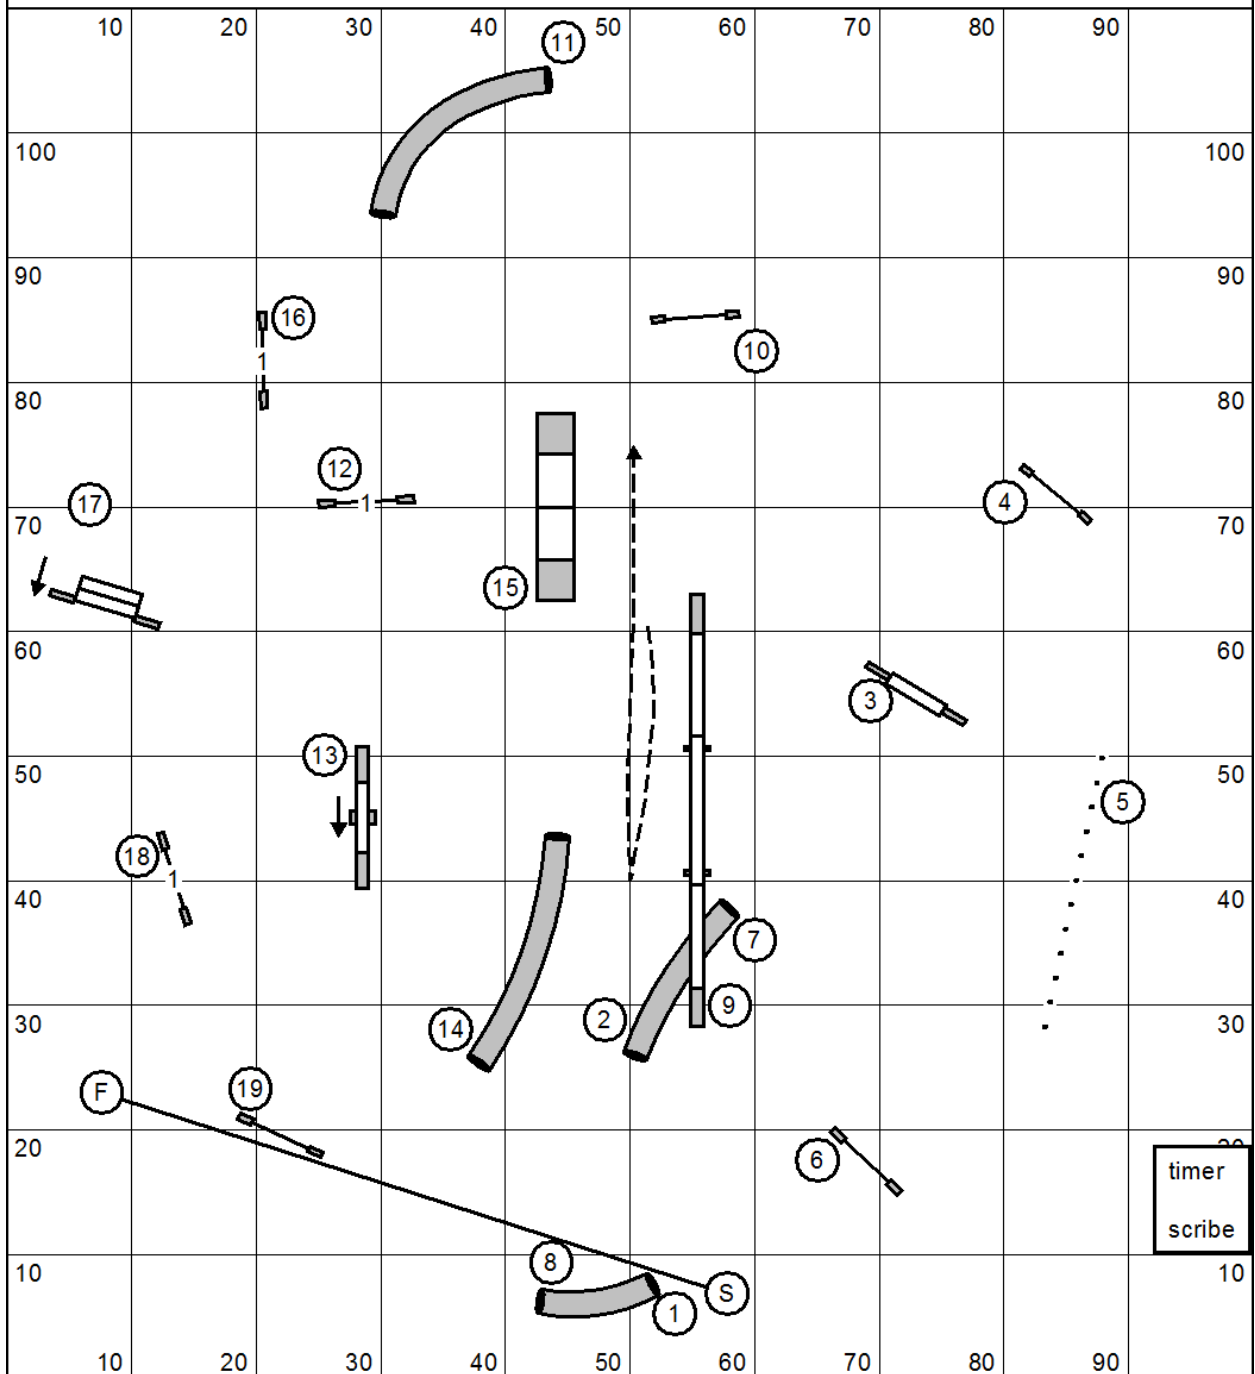

Course 5 Masters Standard 2

Peck Meadow DogSport Field

July 2, 2023

Judge: Adina MacRae

timer
scribe

Measured: 1/3 yrds

Reg/Specials	Open	@3.2yps	sec	Vet open +20%	sec
	Med	@2.9yps	sec	Vet med +20%	sec
	Mini	@2.9 +5	sec	Vet mini +20%	sec