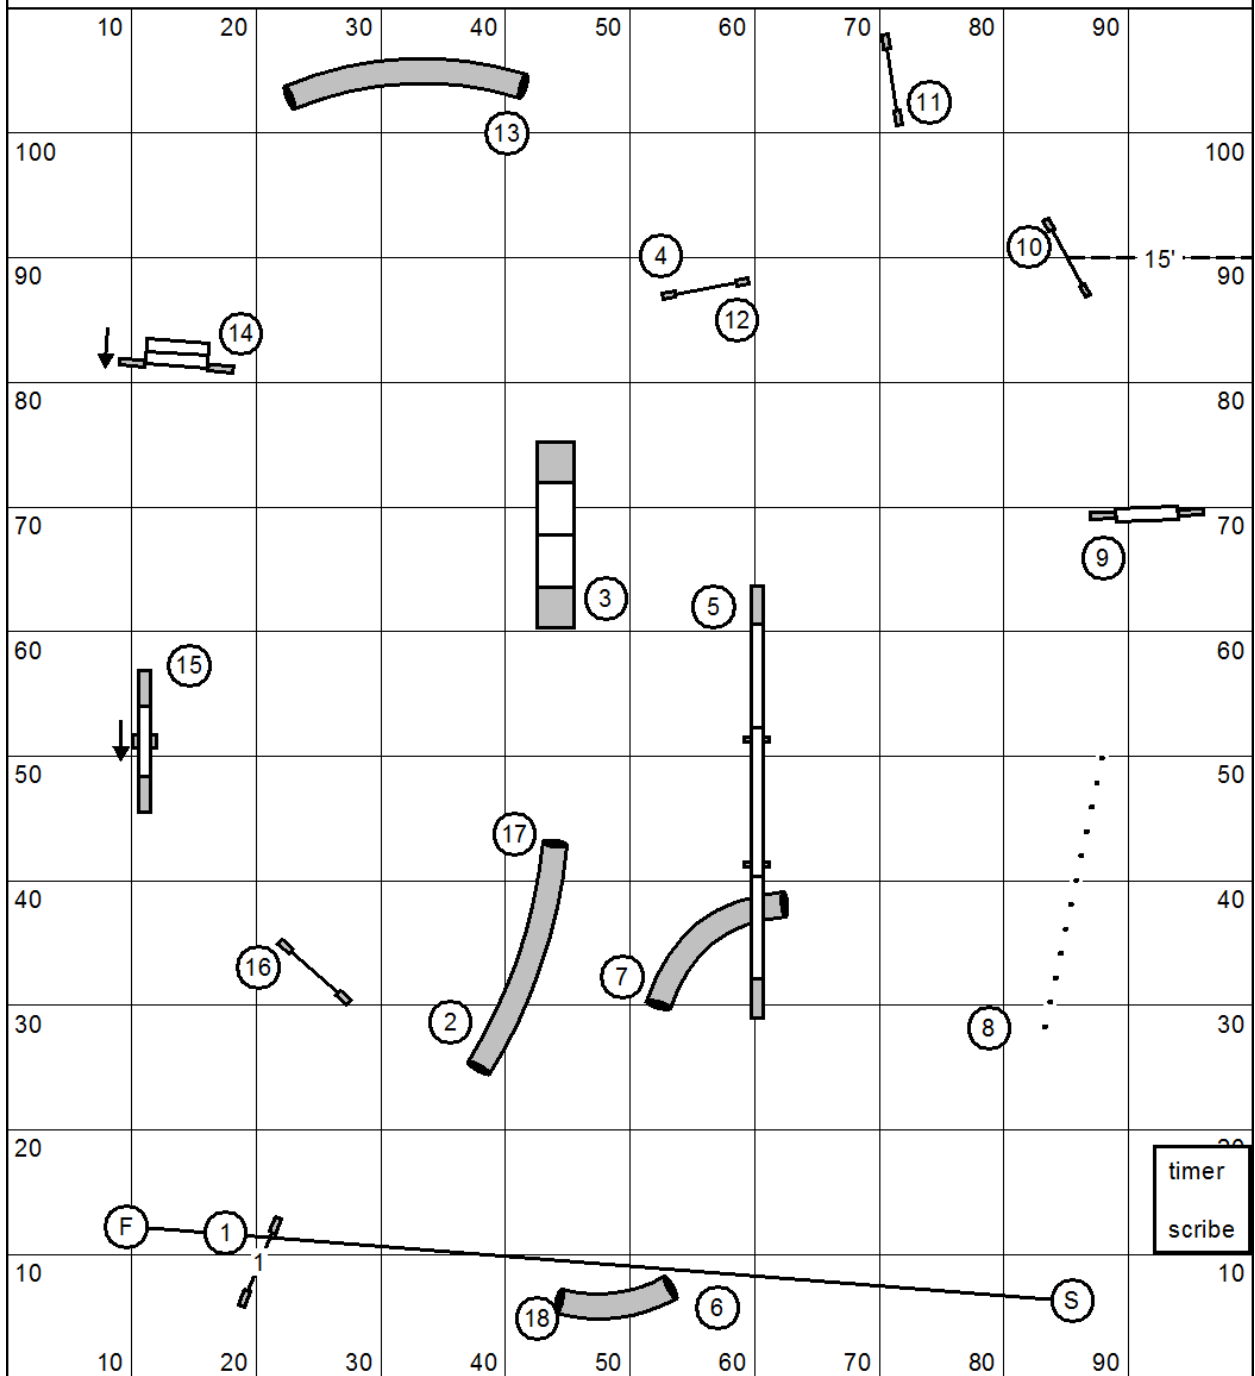

Judge: Adina MacRae

Measured: 1/3 yds

Reg/Specials	Open	@3.2yps	sec	Vet open	+20%	sec
	Med	@2.9yps	sec	Vet med	+20%	sec
	Mini	@2.9 +5	sec	Vet mini	+20%	sec

Course 5 Masters Standard 2

Peck Meadow DogSport Field