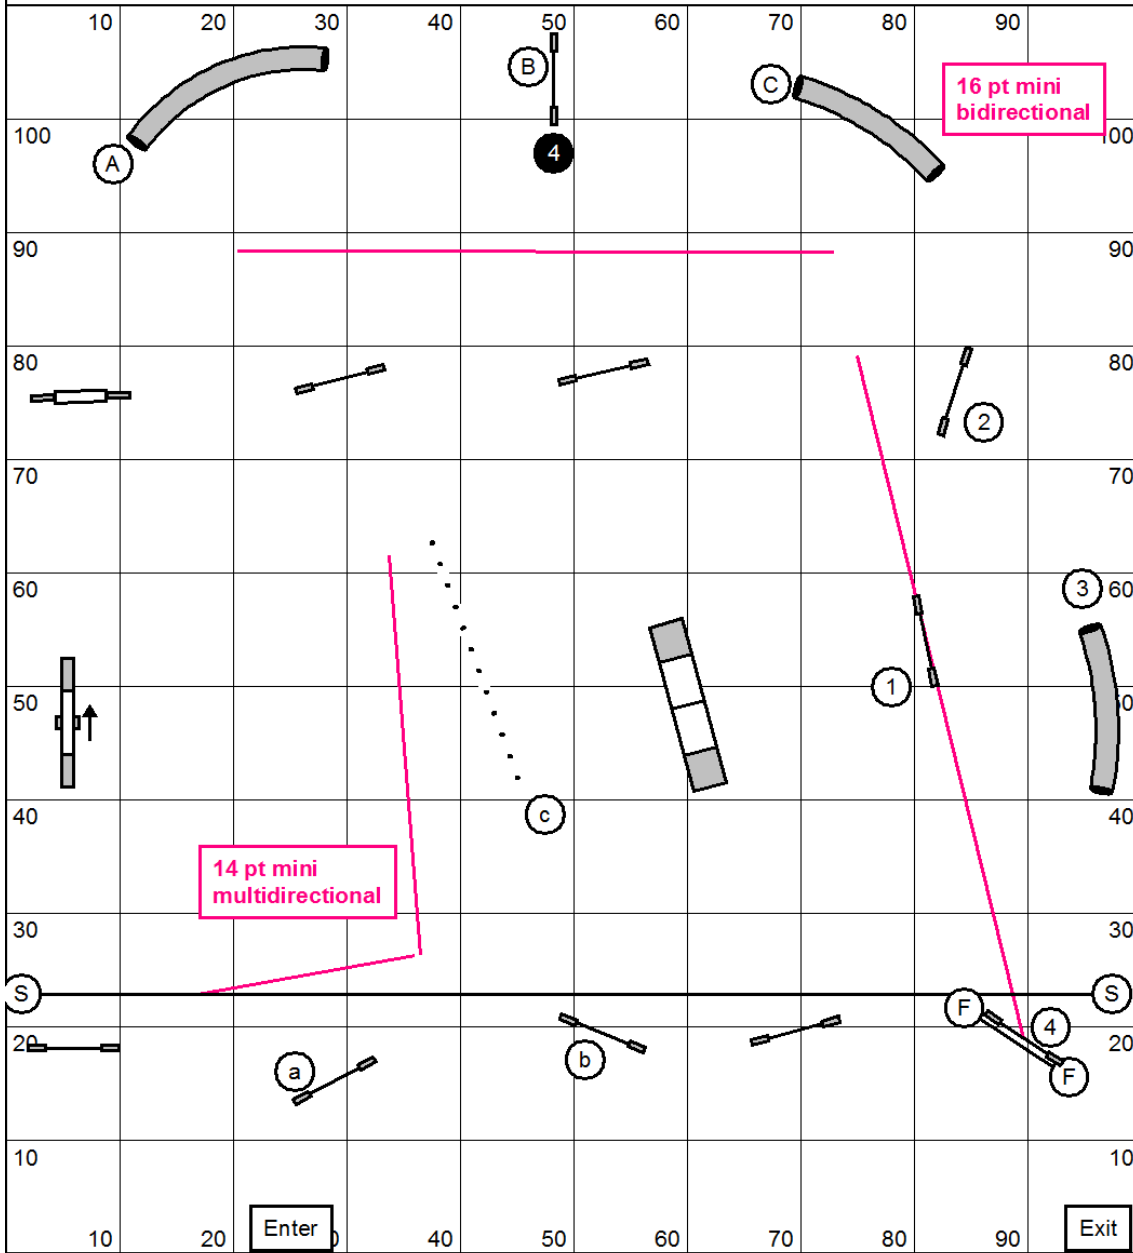

ADVANCED STANDARD 1

Peck Meadow DogSport Field
August 11, 2024

JACQUI BROWN

Med: 2.95 yps
Mini : Med plus 5 secs
Open: 3.2 yps

Est. Yards: 183

ADVANCED STANDARD 2
 Peck Meadow DogSport Field
 August 11, 2024

JACQUI BROWN

Med: 2.95 yps
 Mini : Med plus 5 secs
 Open: 3.2 yps
 Est. Yards: 177

ADVANCED GAMBLER

Peck Meadow DogSport Field
August 11, 2024

JACQUI BROWN

Advanced Gamblers

Points Required

Open & Med: 20 Single Drop Vet/JH Open & Med: 16 Double Drop Vet Open & Med: 16
Mini: 18 Single Drop Vets/JH Mini: 14

Opening Time: 40 seconds

Closing Times (in seconds)

Open Reg/Spec: 19 Open Vet & JH: 23
Medium Reg/Spec: 21 Med Vet & JH: 25
Mini Reg/Spec: 23 Mini Vet & JH: 28

ADVANCED JUMPER 1

Peck Meadow DogSport Field
August 11, 2024

JACQUI BROWN

Med: 3.7 yps
Mini : Med plus 5 secs
Open: 4.1 yps

Est. Yards: 154

ADVANCED JUMPER 2

Peck Meadow DogSport Field
August 11, 2024

JACQUI BROWN

Med: 3.7 yps
Mini : Med plus 5 secs
Open: 4.1 yps

Est. Yards: 151