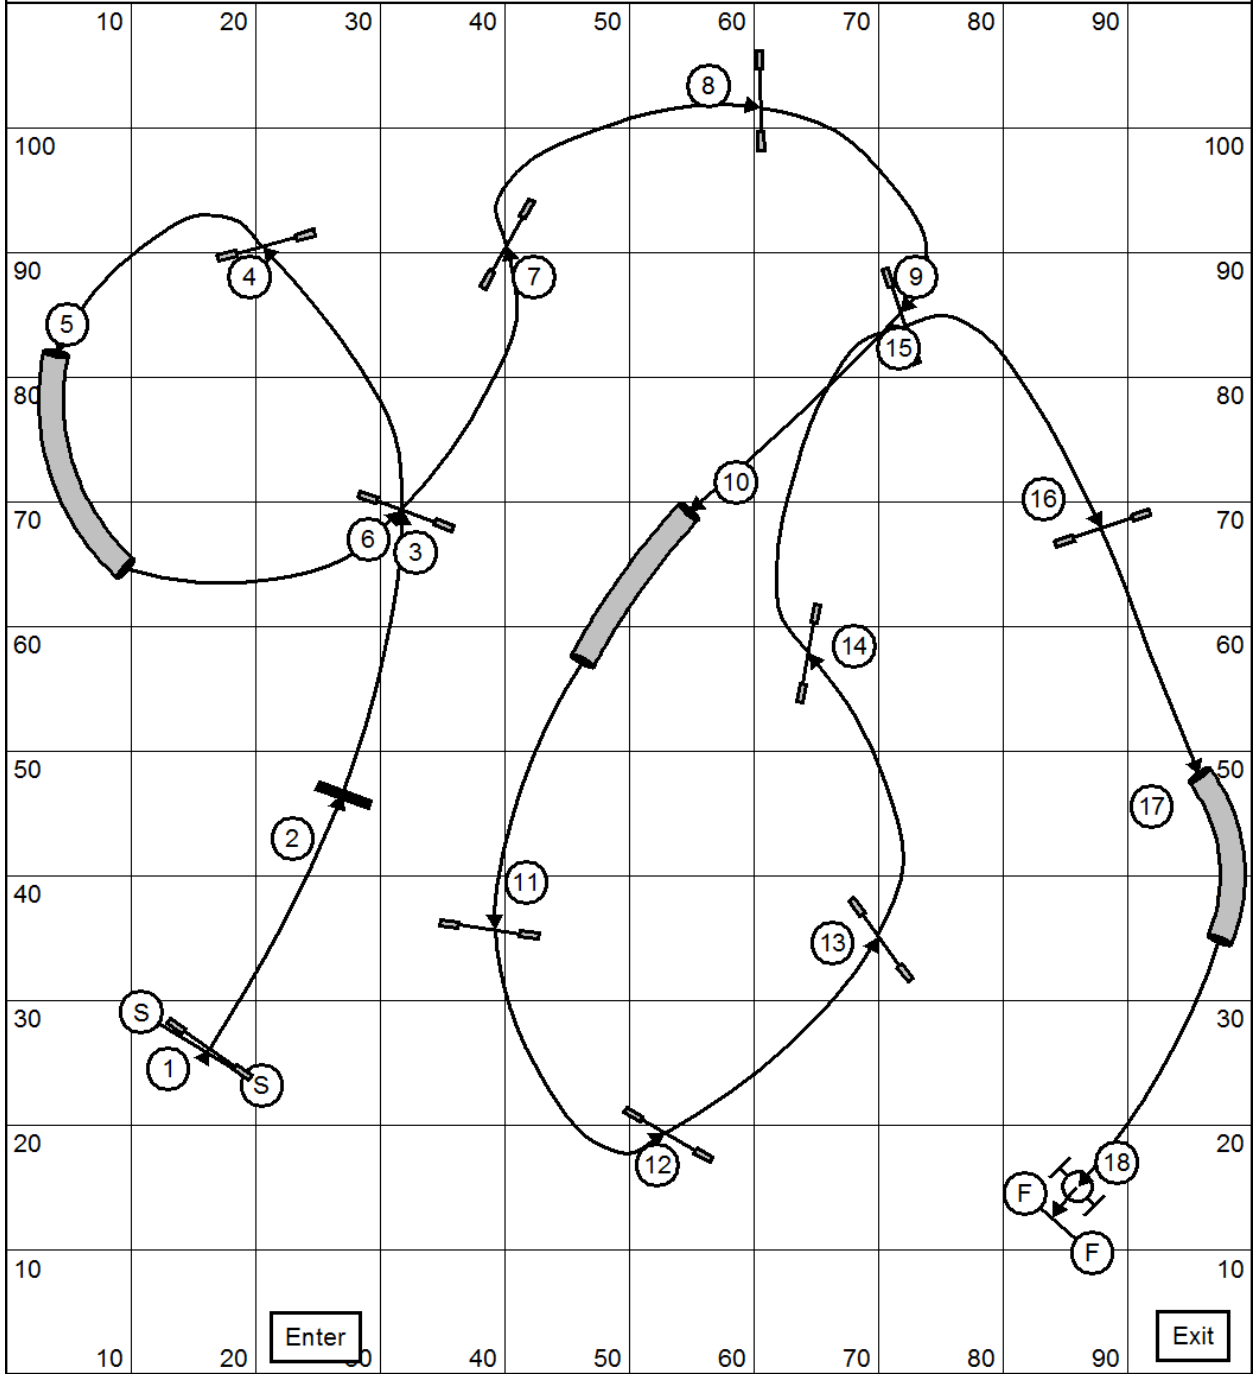

Opening Time: 40 seconds

Closing Times (in seconds)

Open Reg/Spec: 19 Open Vet & JH: 23
Medium Reg/Spec: 21 Med Vet & JH: 25
Mini Reg/Spec: 23 Mini Vet & JH: 28

ADVANCED JUMPER 1

Peck Meadow DogSport Field
August 11, 2024

JACQUI BROWN

Med: 3.7 yps
Mini : Med plus 5 secs
Open: 4.1 yps

Est. Yards: 154

ADVANCED JUMPER 2

Peck Meadow DogSport Field
August 11, 2024

JACQUI BROWN

Med: 3.7 yps
Mini : Med plus 5 secs
Open: 4.1 yps

Est. Yards: 151