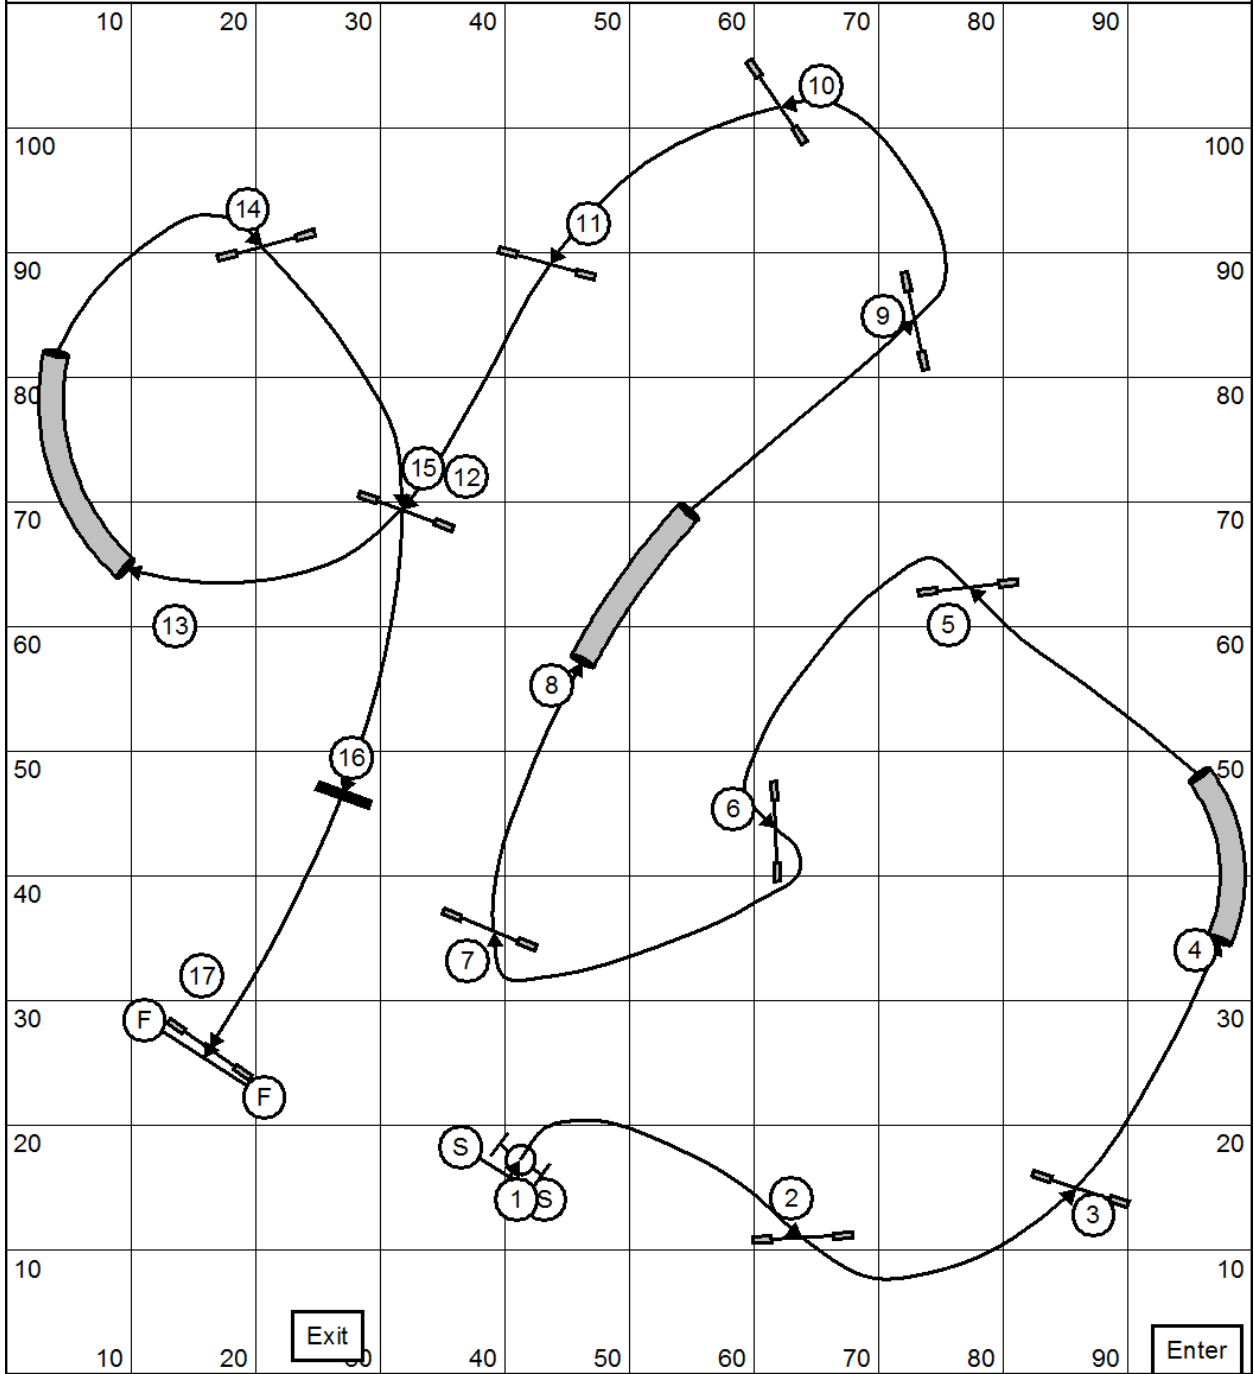

JACQUI BROWN

Med: 3.7 yps
Mini : Med plus 5 secs
Open: 4.1 yps

Est. Yards: 154

ADVANCED JUMPER 2

Peck Meadow DogSport Field
August 11, 2024

JACQUI BROWN

Med: 3.7 yps
Mini : Med plus 5 secs
Open: 4.1 yps

Est. Yards: 151