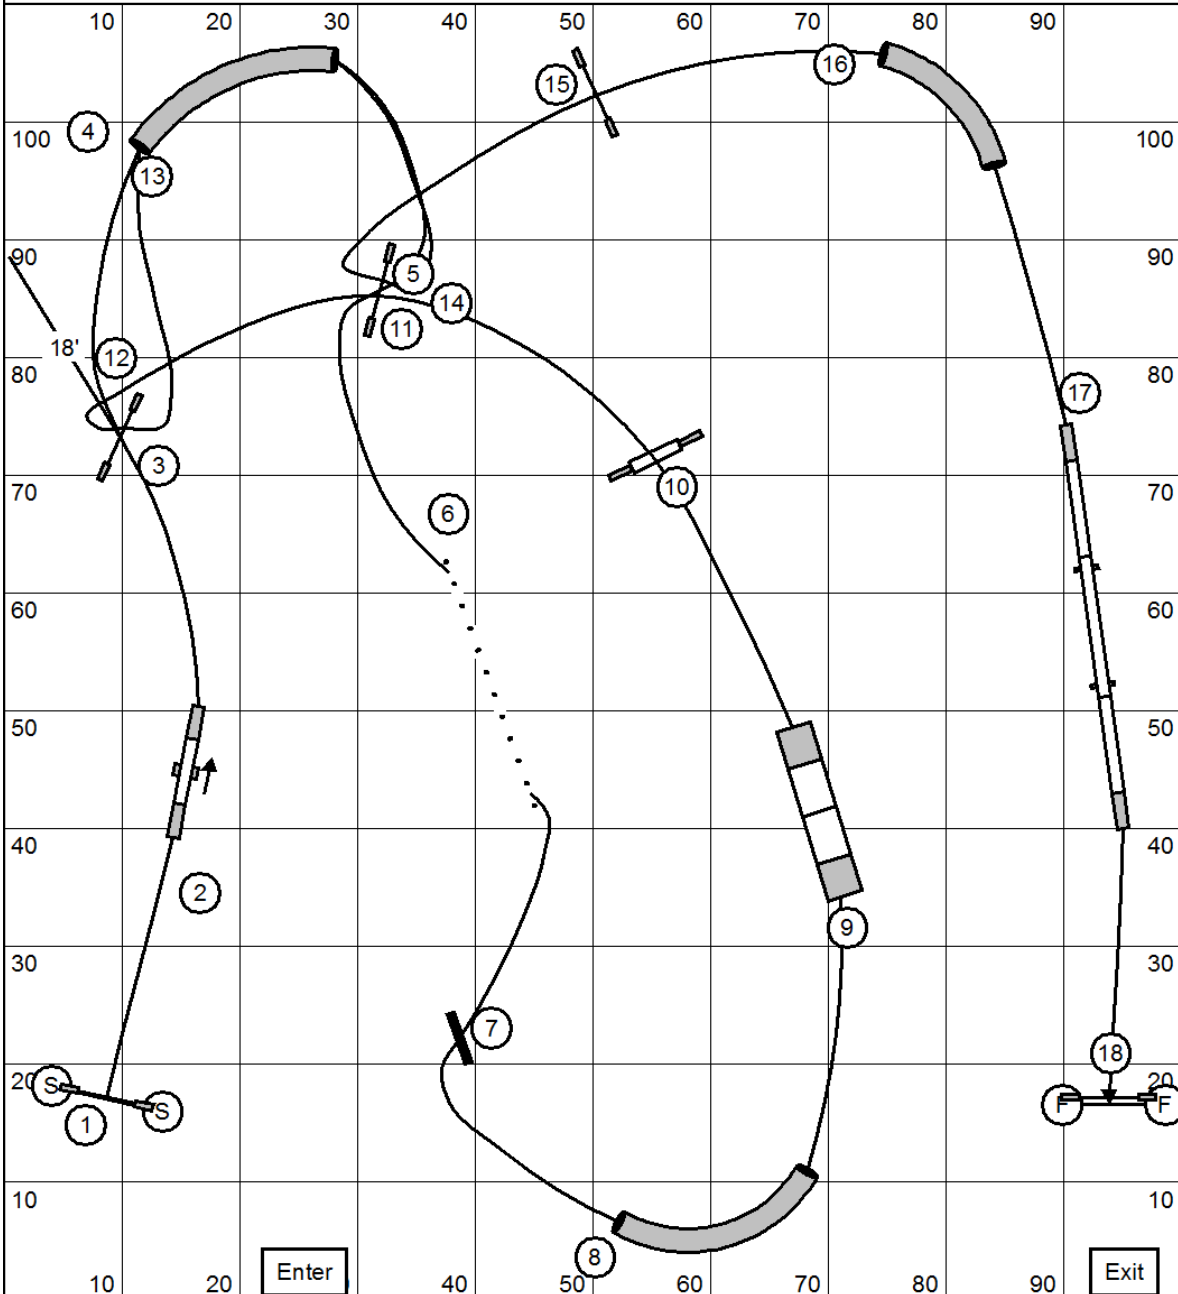

ADVANCED STANDARD 1

Peck Meadow DogSport Field
August 11, 2024

JACQUI BROWN

Med: 2.95 yps
Mini : Med plus 5 secs
Open: 3.2 yps

Est. Yards: 183

ADVANCED STANDARD 2
 Peck Meadow DogSport Field
 August 11, 2024

JACQUI BROWN

Med: 2.95 yps
 Mini : Med plus 5 secs
 Open: 3.2 yps
 Est. Yards: 177

ADVANCED GAMBLER

Peck Meadow DogSport Field
August 11, 2024

JACQUI BROWN

Advanced Gamblers

Points Required

Open & Med: 20 Single Drop Vet/JH Open & Med: 16 Double Drop Vet Open & Med: 16
Mini: 18 Single Drop Vets/JH Mini: 14

Opening Time: 40 seconds

Closing Times (in seconds)

Open Reg/Spec: 19 Open Vet & JH: 23
Medium Reg/Spec: 21 Med Vet & JH: 25
Mini Reg/Spec: 23 Mini Vet & JH: 28

ADVANCED JUMPER 1

Peck Meadow DogSport Field
August 11, 2024

JACQUI BROWN

Med: 3.7 yps
Mini : Med plus 5 secs
Open: 4.1 yps

Est. Yards: 154

ADVANCED JUMPER 2

Peck Meadow DogSport Field
August 11, 2024

JACQUI BROWN

Med: 3.7 yps
Mini : Med plus 5 secs
Open: 4.1 yps

Est. Yards: 151