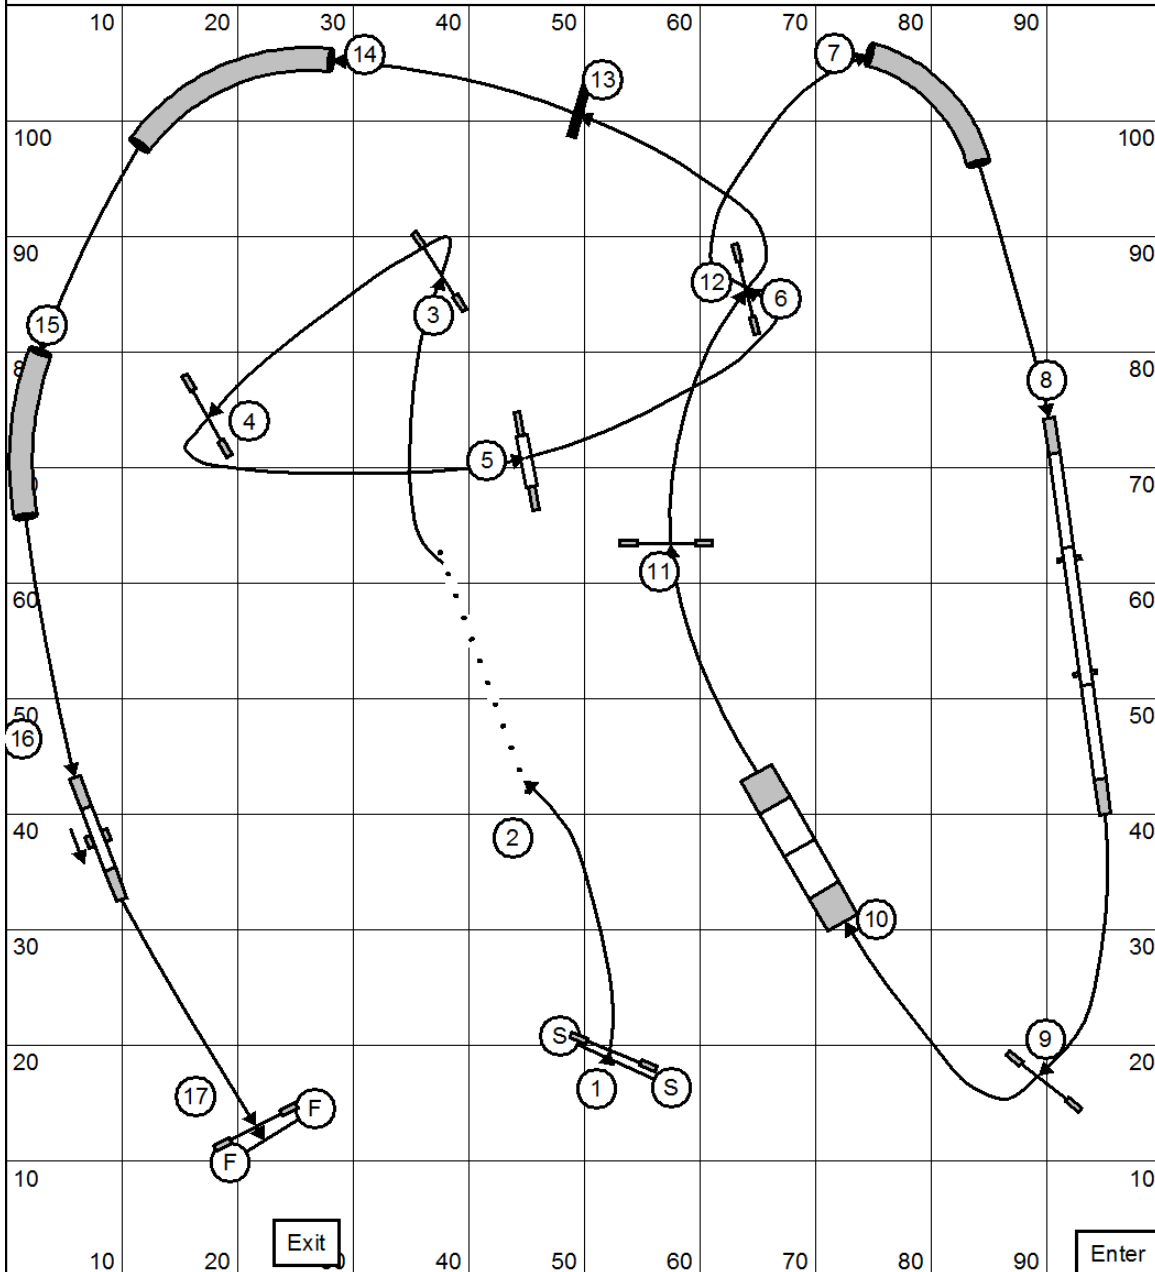

ADVANCED STANDARD 1

Peck Meadow DogSport Field
August 11, 2024

JACQUI BROWN

Med: 2.95 yps
Mini : Med plus 5 secs
Open: 3.2 yps

Est. Yards: 183

ADVANCED STANDARD 2
 Peck Meadow DogSport Field
 August 11, 2024

JACQUI BROWN

Med: 2.95 yps
 Mini : Med plus 5 secs
 Open: 3.2 yps
 Est. Yards: 177

ADVANCED GAMBLER

Peck Meadow DogSport Field
August 11, 2024

JACQUI BROWN

Advanced Gamblers

Points Required

Open & Med: 20 Single Drop Vet/JH Open & Med: 16 Double Drop Vet Open & Med: 16
Mini: 18 Single Drop Vets/JH Mini: 14

Opening Time: 40 seconds

Closing Times (in seconds)

Open Reg/Spec: 19 Open Vet & JH: 23
Medium Reg/Spec: 21 Med Vet & JH: 25
Mini Reg/Spec: 23 Mini Vet & JH: 28

ADVANCED JUMPER 1

Peck Meadow DogSport Field
August 11, 2024

JACQUI BROWN

Med: 3.7 yps
Mini : Med plus 5 secs
Open: 4.1 yps

Est. Yards: 154

ADVANCED JUMPER 2

Peck Meadow DogSport Field
August 11, 2024

JACQUI BROWN

Med: 3.7 yps
Mini : Med plus 5 secs
Open: 4.1 yps

Est. Yards: 151