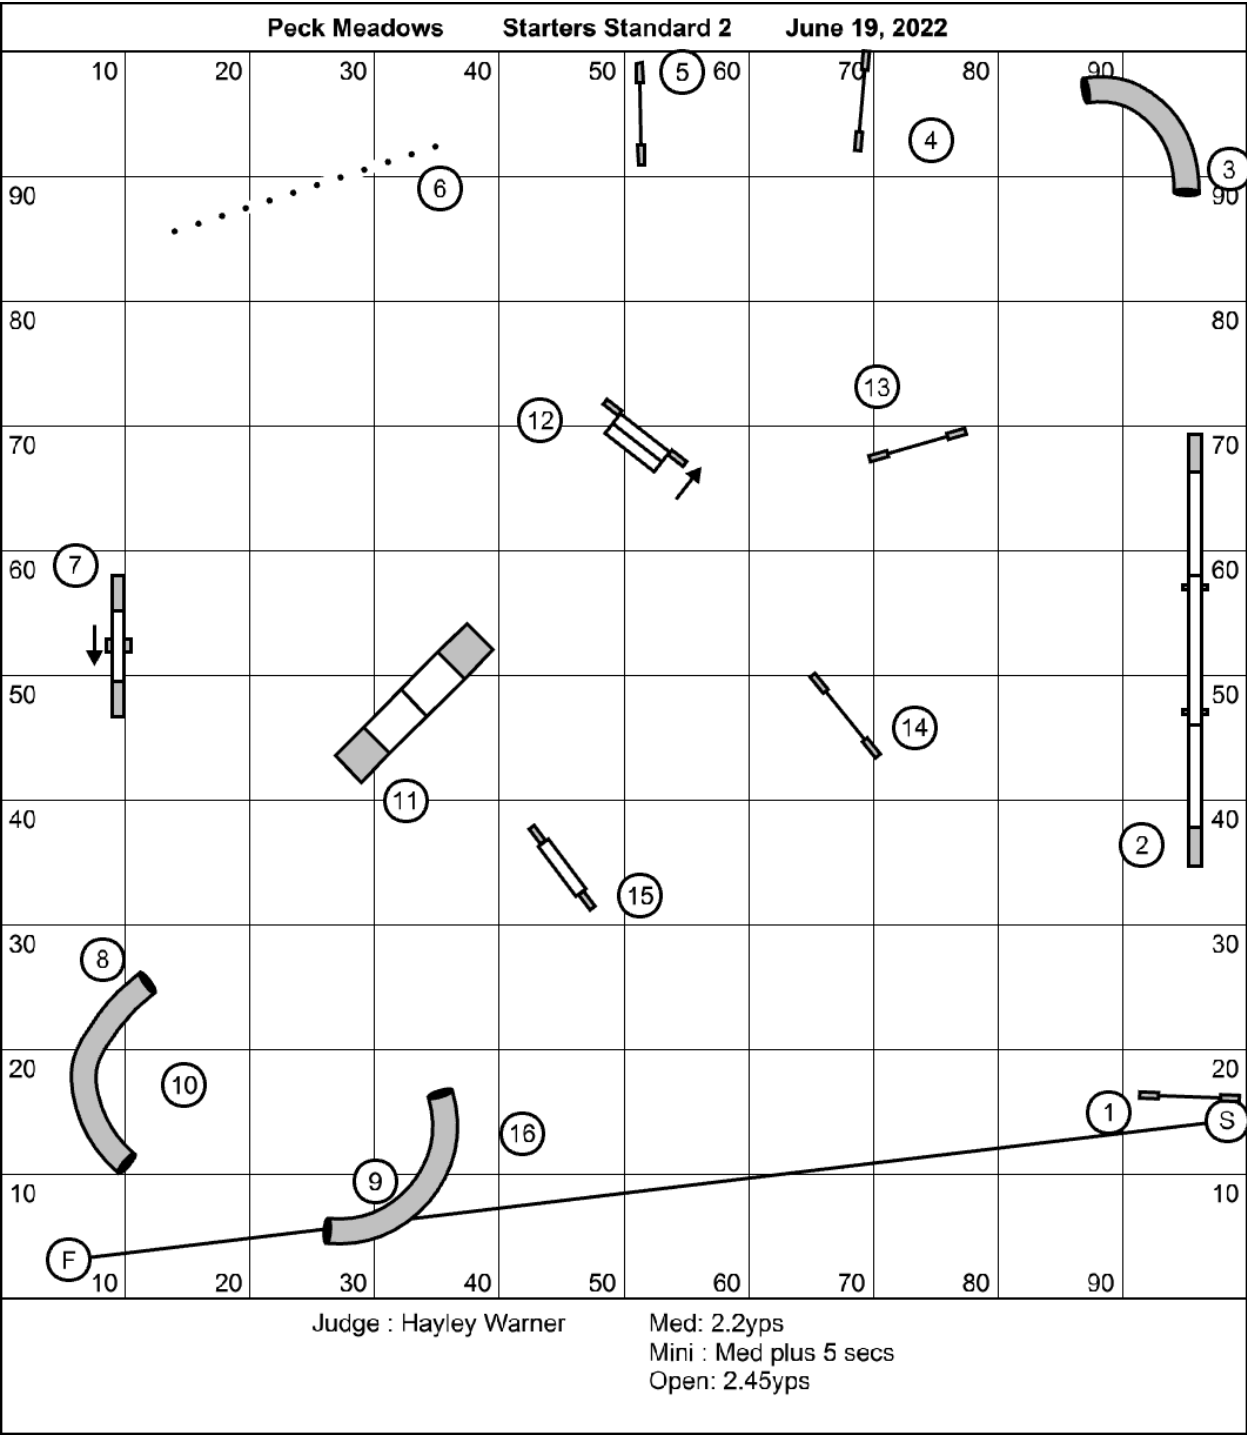

Sunday Courses | Peck Meadow DogSport Field | June 19, 2022 | Day 2

Peck Meadows Advanced Standard 2 June 19, 2022

Judge : Hayley Warner

Med: 2.55yps
 Mini : Med plus 5 secs
 Open: 2.75yps

Peck Meadows Masters Standard 3 June 19, 2022

Judge : Hayley Warner

Med: 2.9yps
 Mini : Med plus 5 secs
 Open: 3.1yps

Peck Meadows Masters Standard 4 June 20, 2021

Judge : Hayley Warner

Med: 2.9yps
 Mini : Med plus 5 secs
 Open: 3.1yps

Peck Meadow DogSport Field Starter Standard 3 June 19, 2022

CA: KA

Judge : Jacqui Brown

Med: 2.2 yps
 Mini : Med plus 5 secs
 Open: 2.4 yps

Est. Yards: 150

Peck Meadows Advanced Standard 3 June 20, 2021

Judge : Hayley Warner

Med: 2.55yps
 Mini : Med plus 5 secs
 Open: 2.75yps