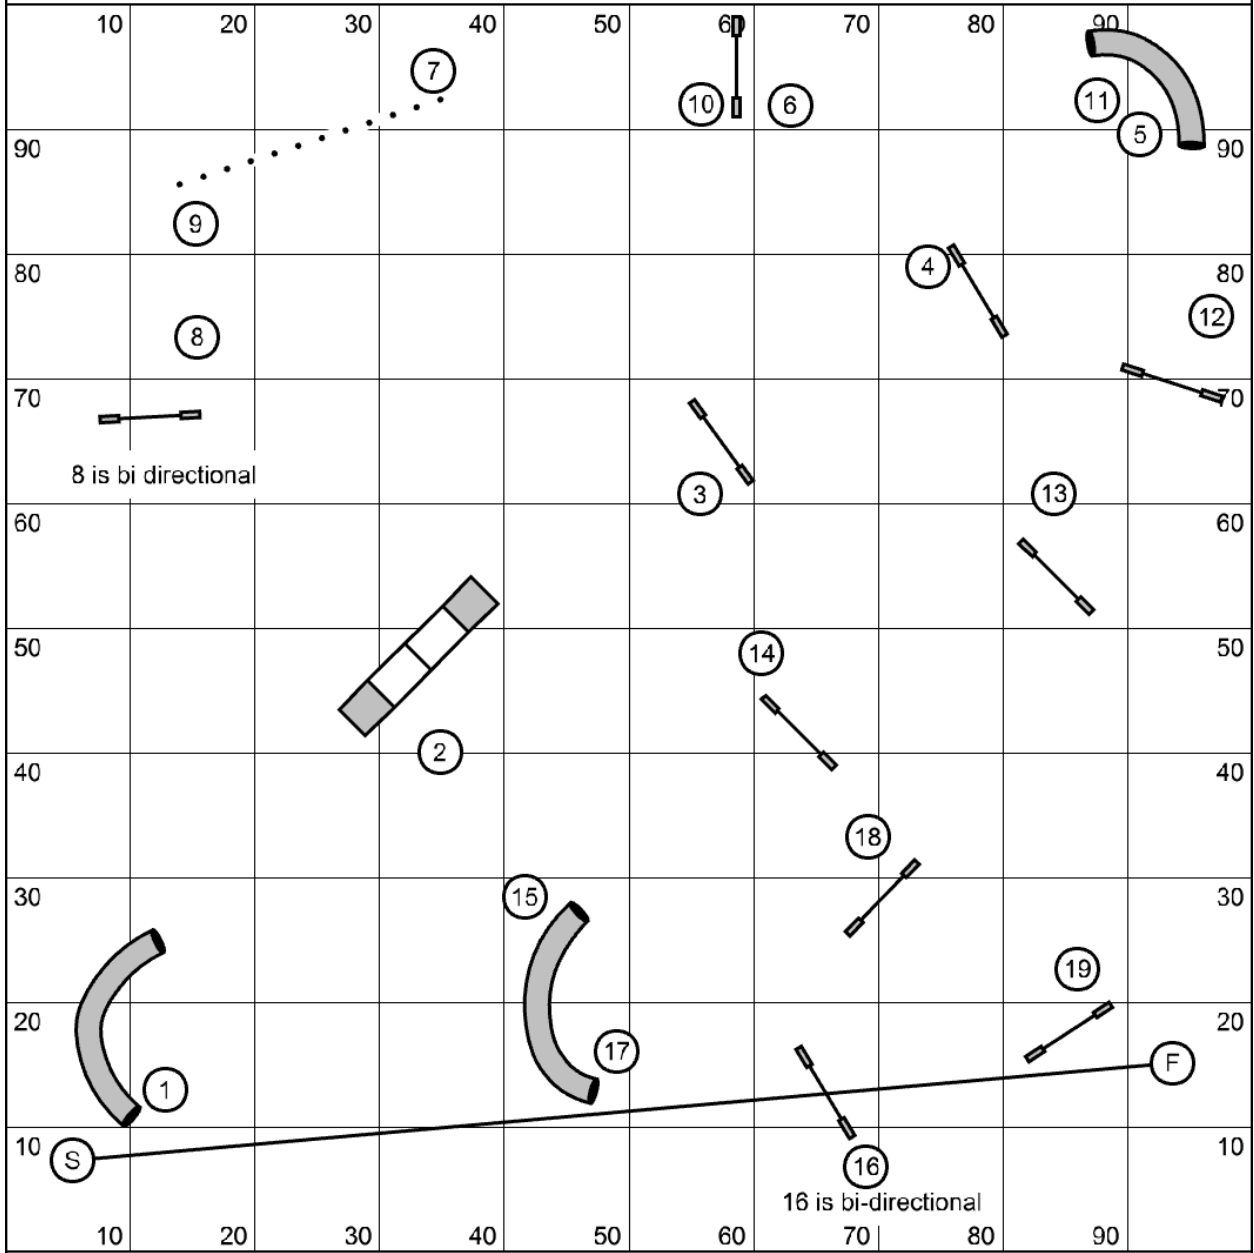

Peck Meadows Steeplechase 2 June 19, 2022

Judge : Hayley Warner

Med: 3.6yps
Mini : Med plus 5 secs
Open: 3.9 yps