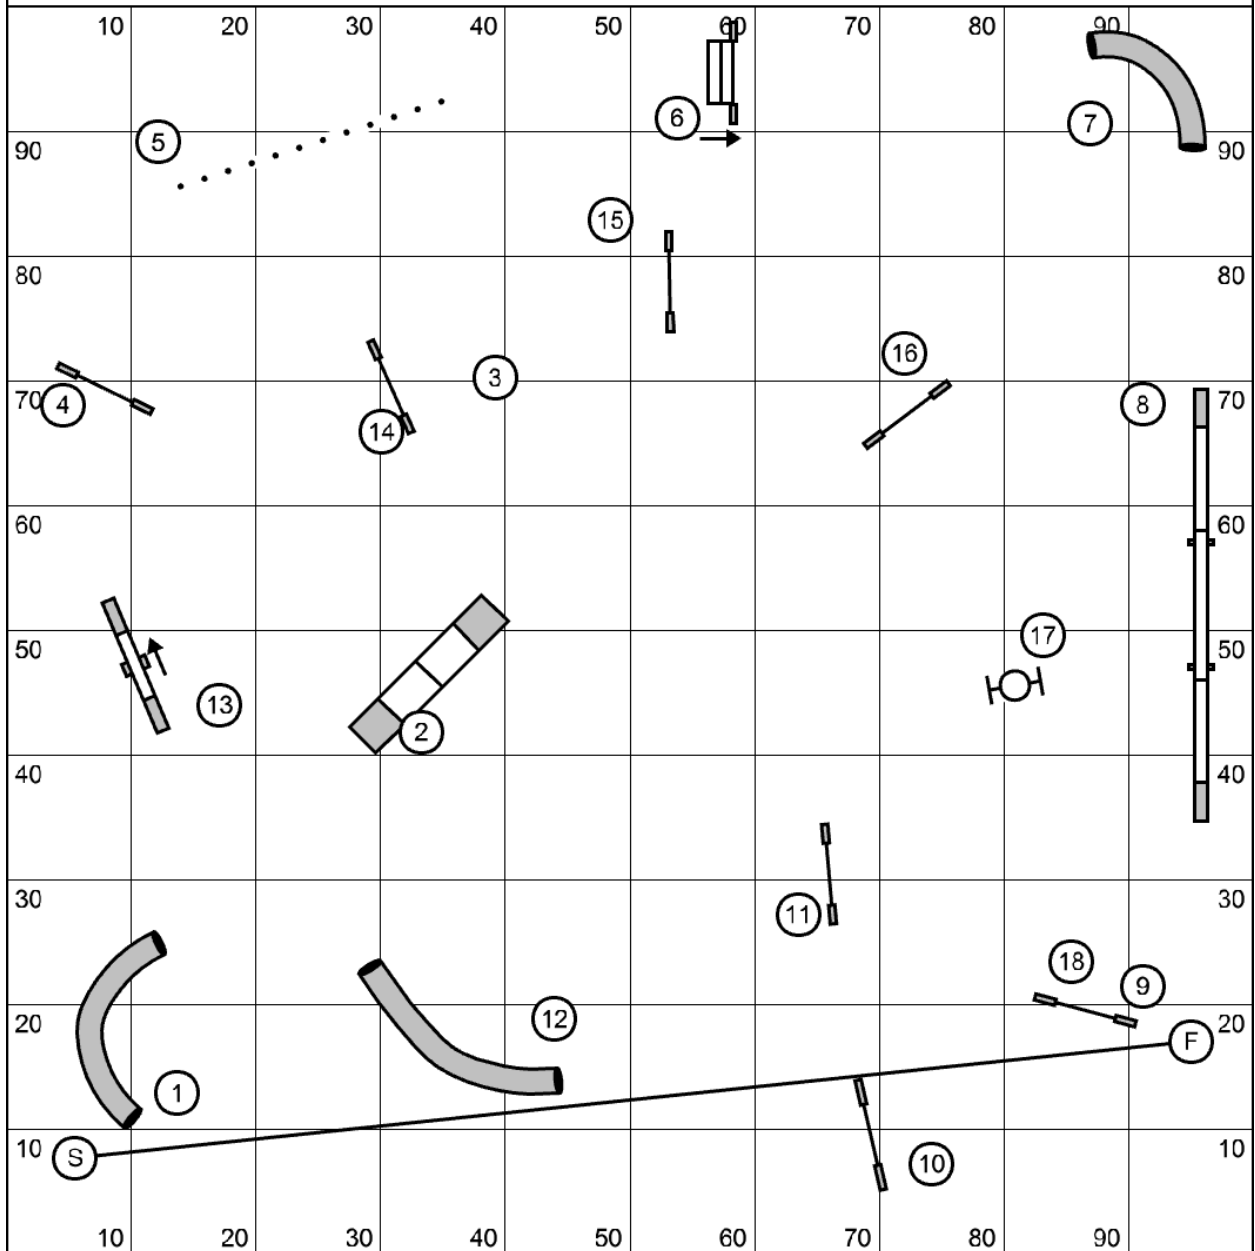

CA: KA

Judge : Jacqui Brown

Med: 2.2 yps
 Mini : Med plus 5 secs
 Open: 2.4 yps

Est. Yards: 150

Peck Meadows Advanced Standard 3 June 20, 2021

Judge : Hayley Warner

Med: 2.55yps
 Mini : Med plus 5 secs
 Open: 2.75yps