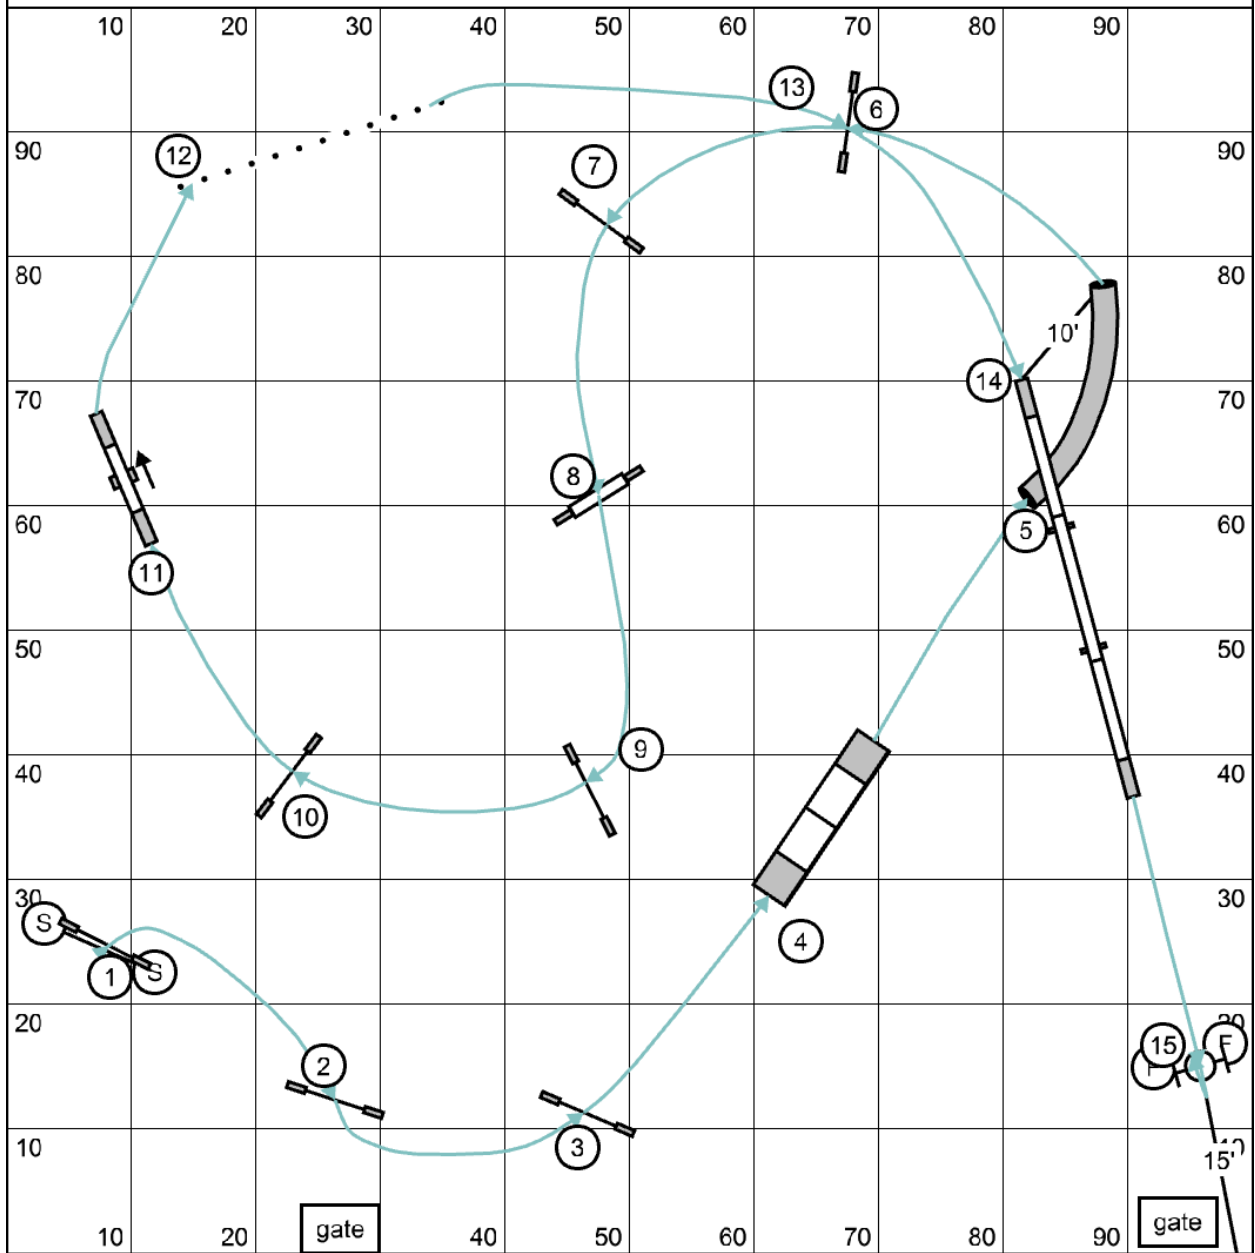

Judge : Hayley Warner

Med: 2.9yps
 Mini : Med plus 5 secs
 Open: 3.1yps

Peck Meadows Masters Standard 4 June 20, 2021

Judge : Hayley Warner

Med: 2.9yps
 Mini : Med plus 5 secs
 Open: 3.1yps

Peck Meadow DogSport Field Starter Standard 3 June 19, 2022

CA: KA

Judge : Jacqui Brown

Med: 2.2 yps
 Mini : Med plus 5 secs
 Open: 2.4 yps

Est. Yards: 150

Peck Meadows Advanced Standard 3 June 20, 2021

Judge : Hayley Warner

Med: 2.55yps
 Mini : Med plus 5 secs
 Open: 2.75yps