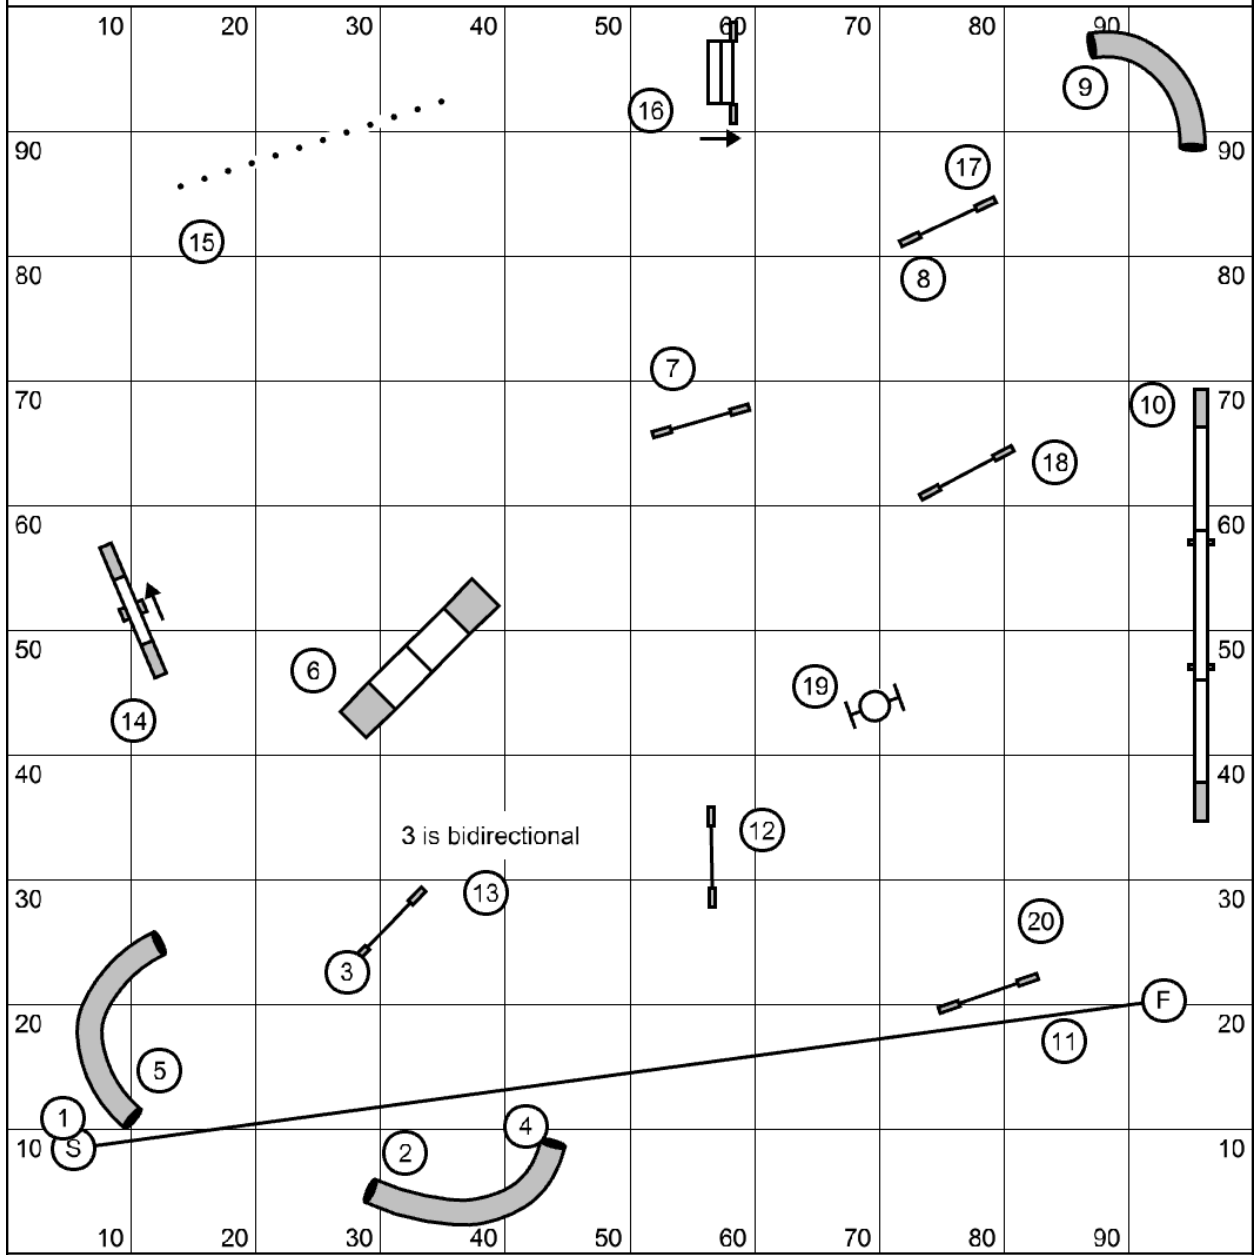

Peck Meadows Masters Standard 5 June 19, 2022

Judge : Hayley Warner

Med: 2.9yps
Mini : Med plus 5 secs
Open: 3.1yps