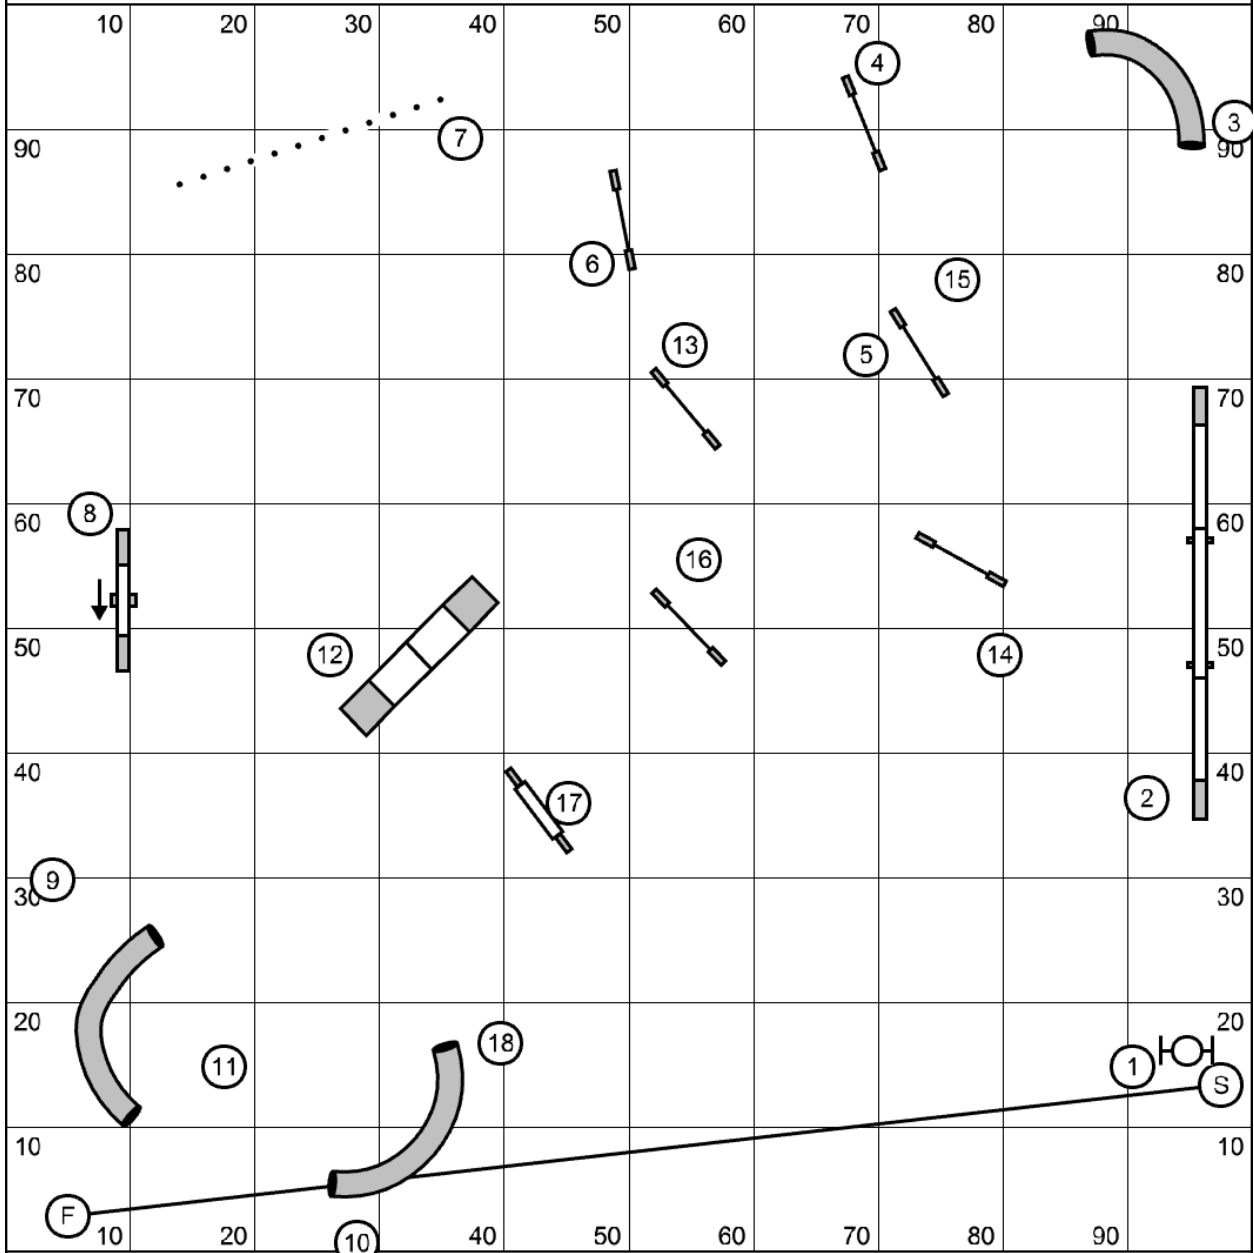

Sunday Courses | Peck Meadow DogSport Field | June 19, 2022 | Day 2

Peck Meadows Advanced Standard 2 June 19, 2022

Judge : Hayley Warner

Med: 2.55yps
 Mini : Med plus 5 secs
 Open: 2.75yps

Peck Meadows Masters Standard 3 June 19, 2022

Judge : Hayley Warner

Med: 2.9yps
 Mini : Med plus 5 secs
 Open: 3.1yps

Peck Meadows Masters Standard 4 June 20, 2021

Judge : Hayley Warner

Med: 2.9yps
 Mini : Med plus 5 secs
 Open: 3.1yps

Peck Meadow DogSport Field Starter Standard 3 June 19, 2022

CA: KA

Judge : Jacqui Brown

Med: 2.2 yps
 Mini : Med plus 5 secs
 Open: 2.4 yps

Est. Yards: 150

Peck Meadows Advanced Standard 3 June 20, 2021

Judge : Hayley Warner

Med: 2.55yps
 Mini : Med plus 5 secs
 Open: 2.75yps