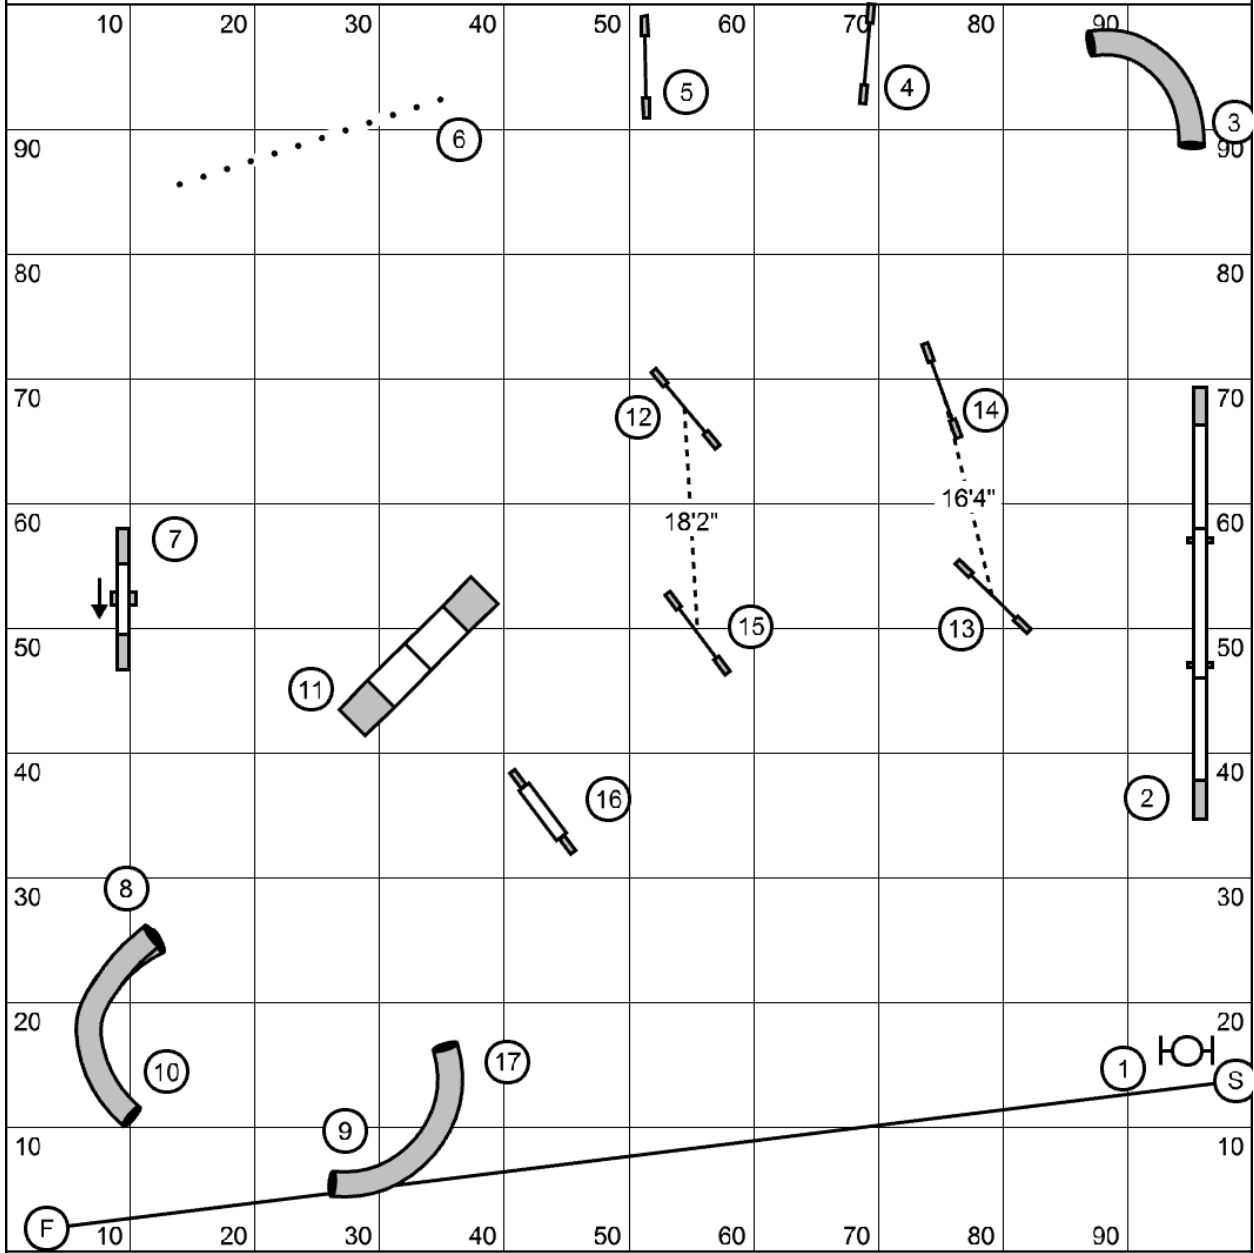

Sunday Courses | Peck Meadow DogSport Field | June 19, 2022 | Day 2

Peck Meadows Advanced Standard 2 June 19, 2022

Judge : Hayley Warner

Med: 2.55yps
 Mini : Med plus 5 secs
 Open: 2.75yps

Peck Meadows Masters Standard 3 June 19, 2022

Judge : Hayley Warner

Med: 2.9yps
 Mini : Med plus 5 secs
 Open: 3.1yps

Peck Meadows Masters Standard 4 June 20, 2021

Judge : Hayley Warner

Med: 2.9yps
 Mini : Med plus 5 secs
 Open: 3.1yps

Peck Meadow DogSport Field Starter Standard 3 June 19, 2022

CA: KA

Judge : Jacqui Brown

Med: 2.2 yps
 Mini : Med plus 5 secs
 Open: 2.4 yps

Est. Yards: 150

Peck Meadows Advanced Standard 3 June 20, 2021

Judge : Hayley Warner

Med: 2.55yps
 Mini : Med plus 5 secs
 Open: 2.75yps